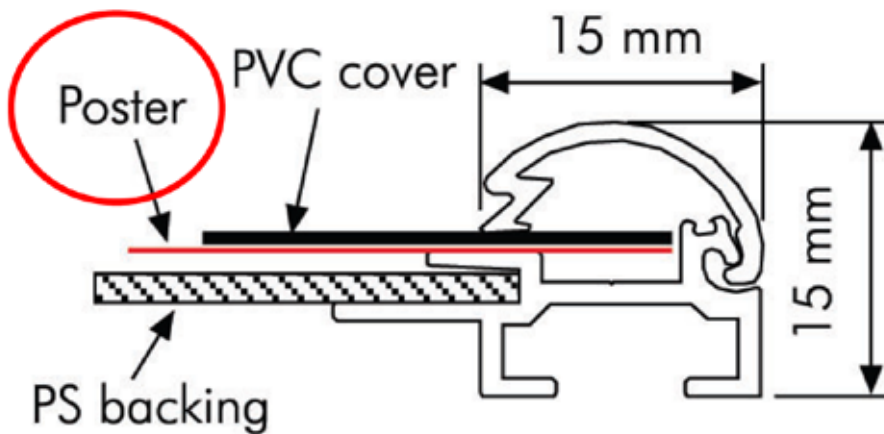

PRODUCT INFORMATION TRANSPARENT PVC SHEET B1

Articlenumber **UYUP088000**
Size **700 x 1000 mm**
Thickness **0,5 mm**

It isn't possible to derive any rights from this information. Sizes can vary. Printer's-, compositor's- and misprint errors reserved.