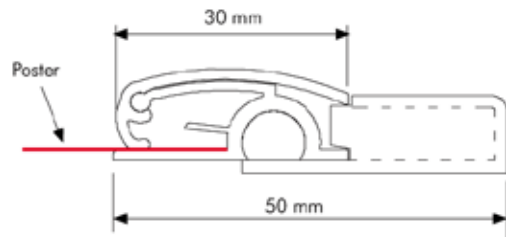

PRODUCT INFORMATION POSTER CLAMP

| | |
|--------------------|-----------------------------------|
| Articlenumber | UPC00SN021 |
| Din size | A4 |
| External dimension | 216 mm width |
| Poster size | 210 mm width |
| Structure | Aluminium, silver anodised |
| Profile | 30 mm |

The Poster Clamp has the same unique qualities as the Poster Snap but the clamps are especially suited for extremely heavy or ultra light materials.

Suitable for heavier and bigger posters in thickness up to 500 micron.

In top clamp 15 mm posters & in bottom clamp 15 mm poster is placed within the clamping system.

It isn't possible to derive any rights from this information. Sizes can vary. Printer's-, compositor's- and misprint errors reserved.