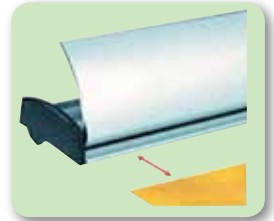

Holland Snap Frame

WWW.HOLLANDSNAPFRAME.COM

De Wel 12a
3871 MV Hoevelaken, The Netherlands
Tel.: 0031 (0)33 - 25 81 179
Fax: 0031 (0)33 - 25 30 640
Email: info@hollandsnapframe
Site: www.hollandsnapframe.com

PRODUCT INFORMATION POSTER CLAMP

Articlenumber	UPC00SN021
Din size	A4
External dimension	216 mm width
Poster size	210 mm width
Structure	Aluminium, silver anodised
Profile	30 mm

The Poster Clamp has the same unique qualities as the Poster Snap but the clamps are especially suited for extremely heavy or ultra light materials.

Suitable for heavier and bigger posters in thickness up to 500 micron.

In top clamp 15 mm posters & in bottom clamp 15 mm poster is placed within the clamping system.

It isn't possible to derive any rights from this information. Sizes can vary. Printer's-, compositor's- and misprint errors reserved.