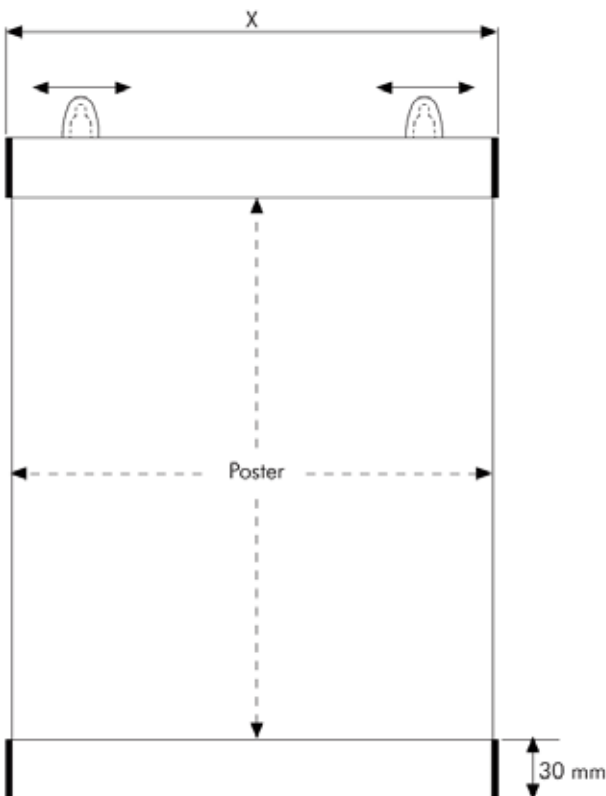

PRODUCT INFORMATION POSTER CLAMP

| | |
|--------------------|-----------------------------------|
| Articlenumber | UPC00SN021 |
| Din size | A4 |
| External dimension | 216 mm width |
| Poster size | 210 mm width |
| Structure | Aluminium, silver anodised |
| Profile | 30 mm |

The Poster Clamp has the same unique qualities as the Poster Snap but the clamps are especially suited for extremely heavy or ultra light materials.

Suitable for heavier and bigger posters in thickness up to 500 micron.

In top clamp 15 mm posters & in bottom clamp 15 mm poster is placed within the clamping system.

It isn't possible to derive any rights from this information. Sizes can vary. Printer's-, compositor's- and misprint errors reserved.