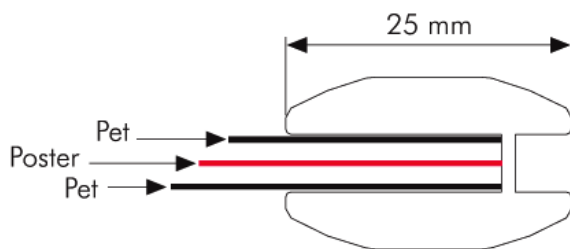

## PRODUCT INFORMATION SLIDE-IN FRAME PORTRAIT

Articlenumber	<b>UCS255N1A4</b>
Din size	<b>A4</b>
External dimension	<b>224 x 311 mm</b>
Poster size	<b>210 x 297 mm</b>
Visible part size	<b>174 x 261 mm</b>
Structure	<b>Aluminium, silver anodised</b>

A practical frame that one can easily change posters by slide in & out the graphics. The double PET cover in the frame protect your poster from outdoor sun and light effects. Each frame includes 2 suspension hangers. Moving hangers provide easy wall fixing. Suitable for silk screen printing max. letter height is 9 mm.