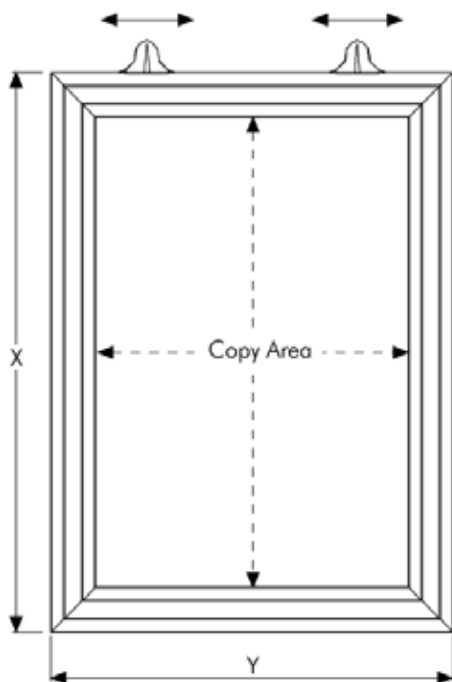

## PRODUCT INFORMATION SLIDE-IN FRAME PORTRAIT

Articlenumber	<b>UCS255N1A4</b>
Din size	<b>A4</b>
External dimension	<b>224 x 311 mm</b>
Poster size	<b>210 x 297 mm</b>
Visible part size	<b>174 x 261 mm</b>
Structure	<b>Aluminium, silver anodised</b>

A practical frame that one can easily change posters by slide in & out the graphics. The double PET cover in the frame protect your poster from outdoor sun and light effects. Each frame includes 2 suspension hangers. Moving hangers provide easy wall fixing. Suitable for silk screen printing max. letter height is 9 mm.