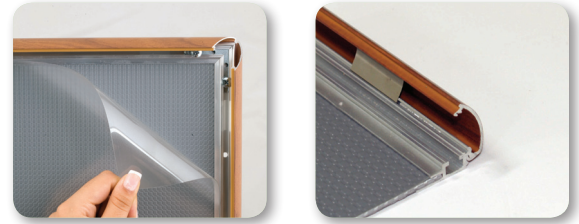

## PRODUCT INFORMATION WOODSIGN SNAPFRAME 25 MM

Articlenumber	<b>UCN255W0A5</b>
DIN	<b>A5</b>
Outside dimension	<b>178 x 240 mm</b>
Postersize	<b>148 x 210 mm</b>
Visible postersize	<b>140 x 202 mm</b>
Profile thickness	<b>25 mm</b>
Material	<b>Wooden look mitred corner</b>

Ideal for medium sized posters. Wooden look executed profiles. Including anti-reflex PVC sheet.