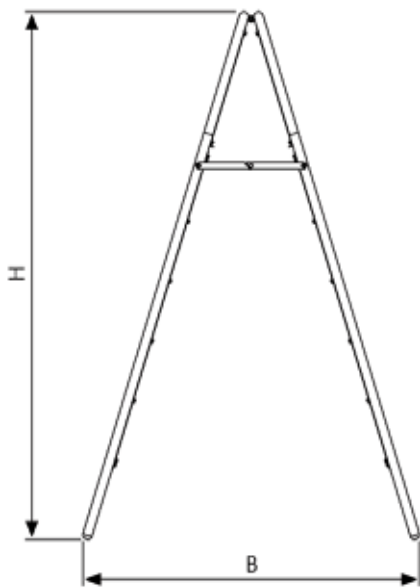

PRODUCT INFORMATION LONDON PAVEMENT SIGN

Articlenumber	UABD255NB2
Din	B2
Poster size	500 x 700 mm
A	580 mm
B	700 mm
H	1150 mm

London is a metal A-board for displaying your posters. It comes equipped with a 0.5 mm anti-reflex PVC sheet and a magnetic strip for protection against splashing water. It comes standard with a header board for displaying your business logo. Various sizes are available but only in white.