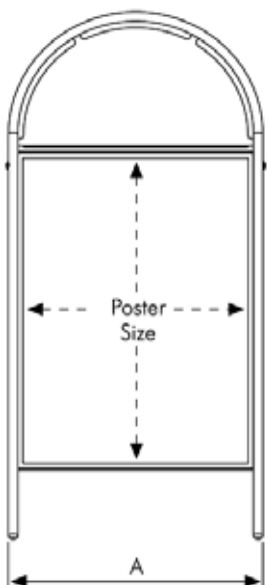

PRODUCT INFORMATION LONDON PAVEMENT SIGN

Articlenumber	UABD255NB2
Din	B2
Poster size	500 x 700 mm
A	580 mm
B	700 mm
H	1150 mm

London is a metal A-board for displaying your posters. It comes equipped with a 0.5 mm anti-reflex PVC sheet and a magnetic strip for protection against splashing water. It comes standard with a header board for displaying your business logo. Various sizes are available but only in white.