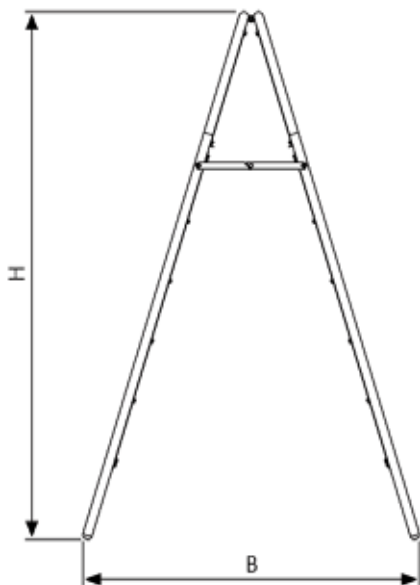

PRODUCT INFORMATION LONDON PAVEMENT SIGN

Articlenumber	UABD255NB2
Din	B2
Poster size	500 x 700 mm
A	580 mm
B	700 mm
H	1150 mm

London is a metal A-board for displaying your posters. It comes equipped with a 0.5 mm anti-reflex PVC sheet and a magnetic strip for protection against splashing water. It comes standard with a header board for displaying your business logo. Various sizes are available but only in white.