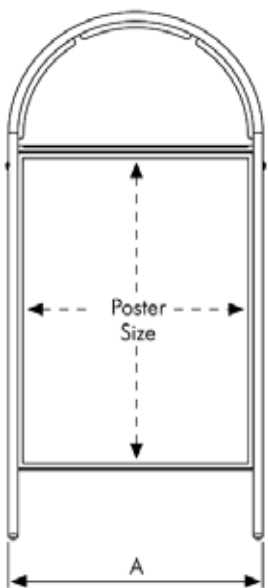

PRODUCT INFORMATION LONDON PAVEMENT SIGN

Articlenumber	UABD255NB2
Din	B2
Poster size	500 x 700 mm
A	580 mm
B	700 mm
H	1150 mm

London is a metal A-board for displaying your posters. It comes equipped with a 0.5 mm anti-reflex PVC sheet and a magnetic strip for protection against splashing water. It comes standard with a header board for displaying your business logo. Various sizes are available but only in white.