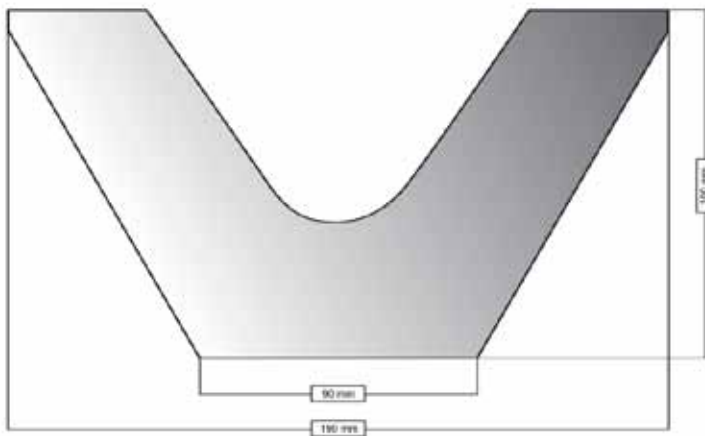

PRODUCT INFORMATION WALL SUPPORT FOR SMALL LIGHTBOX

| | |
|---------------|------------------|
| Articlenumber | LBSK |
| Material | Aluminium |
| Height | 10 mm |
| Width | 19 mm |

Specially suited for use with 170 mm lightbox profile.