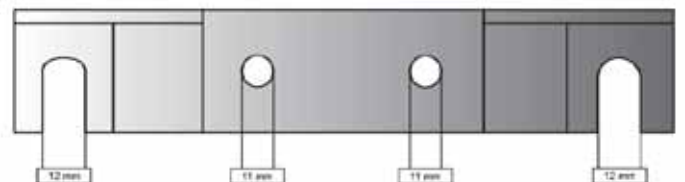

PRODUCT INFORMATION WALL SUPPORT FOR SMALL LIGHTBOX

| | |
|---------------|------------------|
| Articlenumber | LBSK |
| Material | Aluminium |
| Height | 10 mm |
| Width | 19 mm |

Specially suited for use with 170 mm lightbox profile.