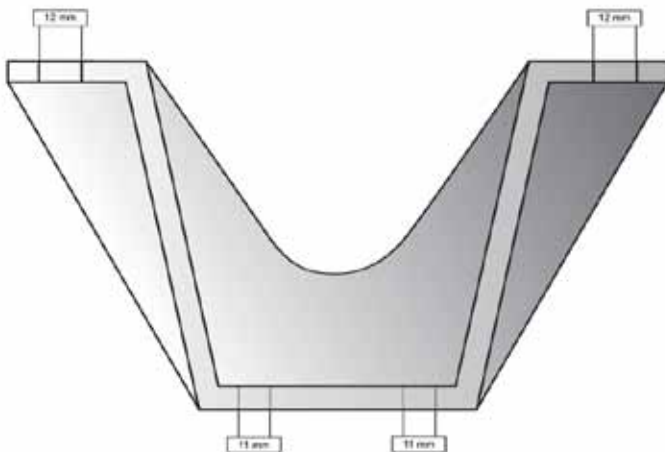

PRODUCT INFORMATION WALL SUPPORT FOR SMALL LIGHTBOX

| | |
|---------------|------------------|
| Articlenumber | LBSK |
| Material | Aluminium |
| Height | 10 mm |
| Width | 19 mm |

Specially suited for use with 170 mm lightbox profile.