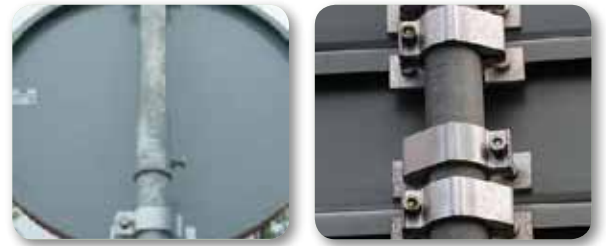

## PRODUCT INFORMATION HINGE BRACKET DOUBLE SIDED

Articlenumber **IS007**  
Material **Aluminium**  
Weight **0,5 kg**  
Bolt/nut **Ring/socket wrench nr. 13**

**For use with bottle pole Ø 47,8 mm**