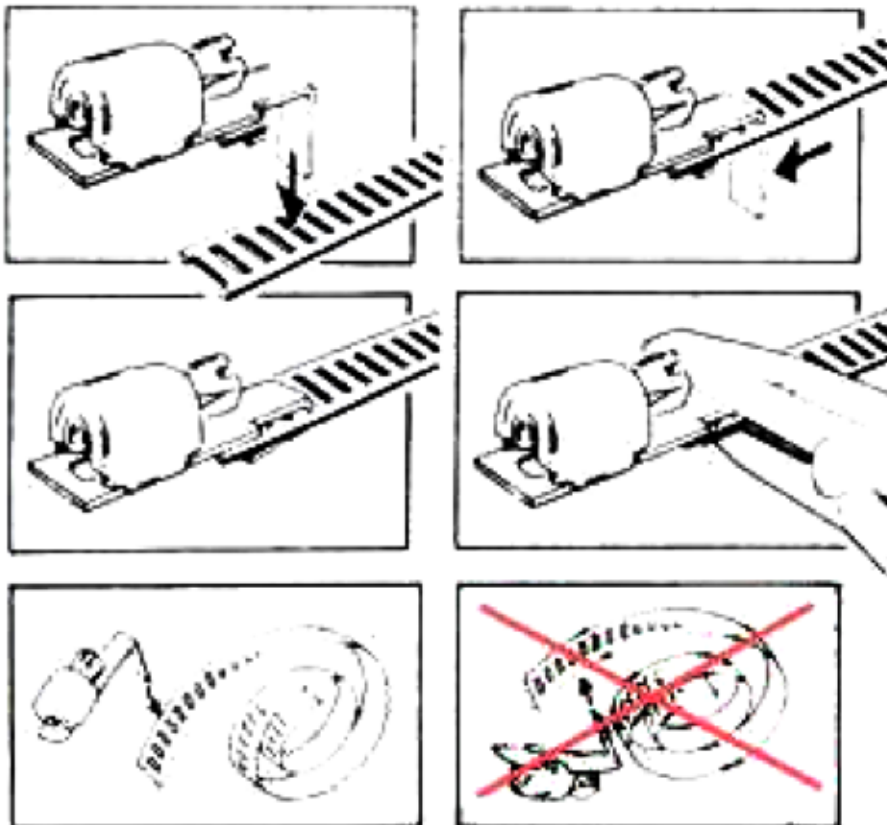

PRODUCT INFORMATION HI-TORQUE® CLIP BINDING 102-156 MM

Articlenumber	HP4
Material	RVS
Diameter reach	Ø 102-156 mm
Width	15 mm

To be used in combination with clamp plate (HPKLEM) with the T-key (HPTS)

It isn't possible to derive any rights from this information. Sizes can vary. Printer's-, compositor's- and misprint errors reserved.