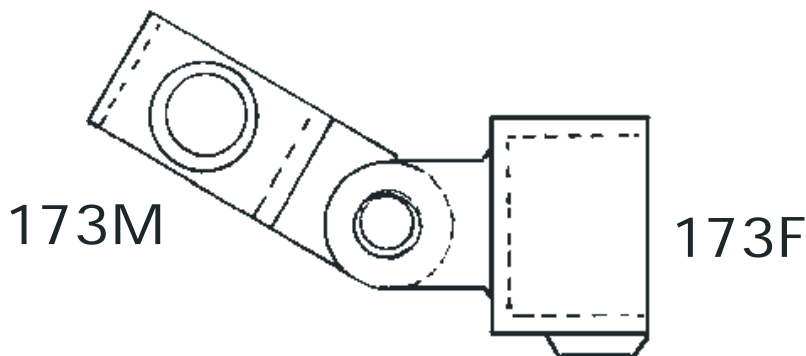

PRODUCT INFORMATION VARIABLE 2 FEET CONNECTOR 48 MM

Articlenumber	C45-48
Diameter	Ø 48,3 mm
Material	Cast iron
Hexagon socket size	Nr. 8
Wall thickness	5 mm
Weight	0,86 kilograms

It isn't possible to derive any rights from this information. Sizes can vary. Printer's-, compositor's- and misprint errors reserved.