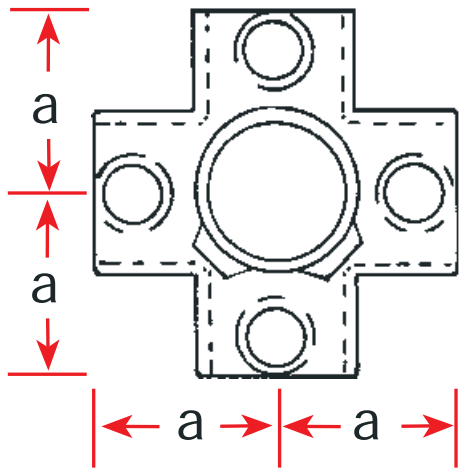

PRODUCT INFORMATION 4 WAY 90 DEGREES CROSS PIECE 32 MM

Articlenumber	C24-33
Diameter	Ø 33,7 mm
Material	Cast iron
Hexagon socket size	Nr. 6
Wall thickness	5 mm
Size A	48 mm
Weight	0,84 kilograms

It isn't possible to derive any rights from this information. Sizes can vary. Printer's-, compositor's- and misprint errors reserved.