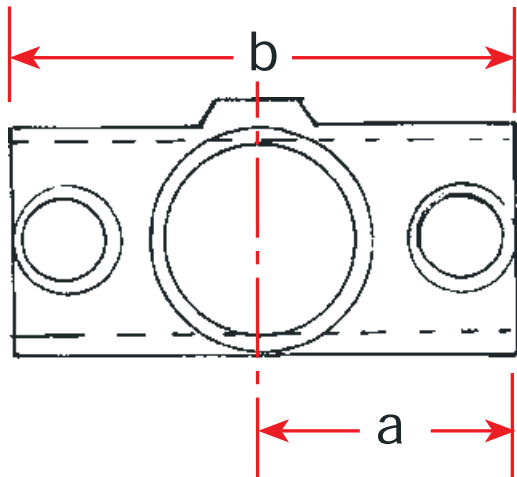

PRODUCT INFORMATION 2 WAY 90 DEGREES CROSS PIECE 32 MM

Articlenumber	C22-33
Diameter	Ø 33,7 mm
Material	Cast iron
Hexagon socket size	Nr. 6
Wall thickness	5 mm
Size A	48 mm
Size B	96 mm
Weight	0,49 kilograms