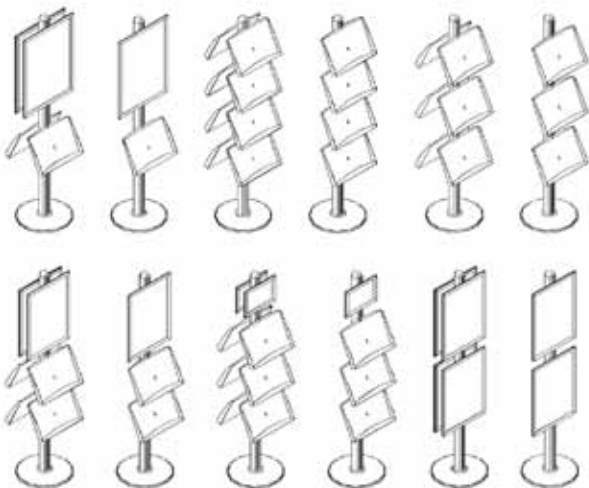

PRODUCT INFORMATION FREE STANDING POLE CONNECTOR

Articlenumber **UYUP445100**

Assembly:

1. Screw the connector with the short screw tight on the free standing pole.
2. Screw the snapframe with the long screw tight on the connector.

Some possible variations using 2 channel profile

Some possible variations using 4 channel profile

It isn't possible to derive any rights from this information. Sizes can vary. Printer's-, compositor's- and misprint errors reserved.