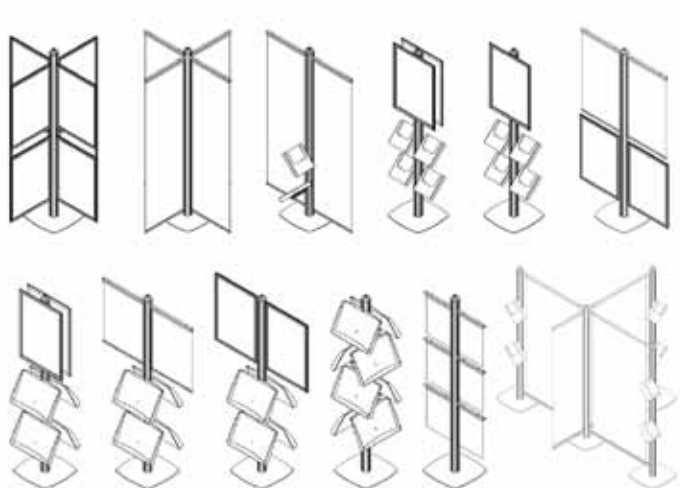

PRODUCT INFORMATION FREE STANDING POLE CONNECTOR

Articlenumber **UYUP445100**

Assembly:

1. Screw the connector with the short screw tight on the free standing pole.
2. Screw the snapframe with the long screw tight on the connector.

Some possible variations using 2 channel profile

Some possible variations using 4 channel profile

It isn't possible to derive any rights from this information. Sizes can vary. Printer's-, compositor's- and misprint errors reserved.