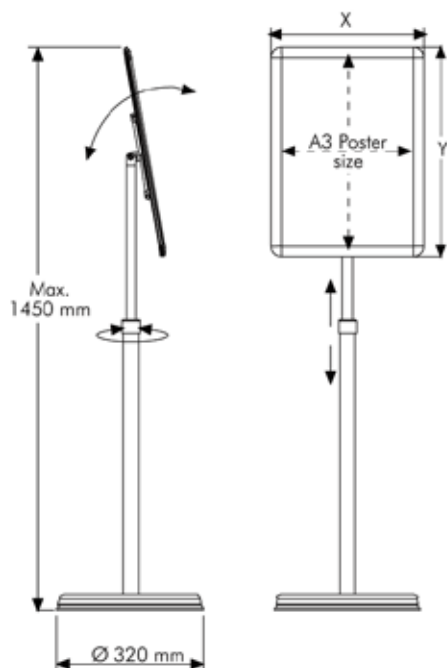

PRODUCT INFORMATION TELESCOPIC MENU BOARD A3

Articlenumber	UTMBYN00A3
Din	A3
External dimension	450 x 327 mm
Postersize	402 x 297 mm
Max. height	1450 mm
Min. height	1000 mm
Structure	Aluminium, silver anodised

Free standing menu board adjustable in height with snap frames round corners and transparent 0.5 mm PVC sheet. The menu display angle is changed using a screw located at the back of the menu display. The A3 menu board is available as portrait or landscape display. This product is suitable for displaying information next to the product.

Steel base cover RAL powdercoated 9006

Marble base 6,30 kg

Iron pipe powdercoated 9006

It isn't possible to derive any rights from this information. Sizes can vary. Printer's- and misprint errors reserved.