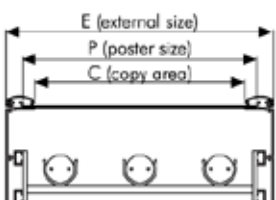

## PRODUCT INFORMATION SINGLE SIDED LIGHT BOX

Articlenumber	<b>ULBT250NA3</b>
Din size	<b>A3</b>
External dimension	<b>327 x 450 mm</b>
Poster size	<b>297 x 420 mm</b>
Visible part size	<b>275 x 389 mm</b>
Lichtvermogen	<b>1 x 32 W</b>

The single or double sided light boxes are available in various sizes. The click system enables you to easily change the display material whenever desired. The surface is 3 mm opaque plexi and has a 0.5 mm anti-reflex PVC sheet. The profile width is 25 mm.