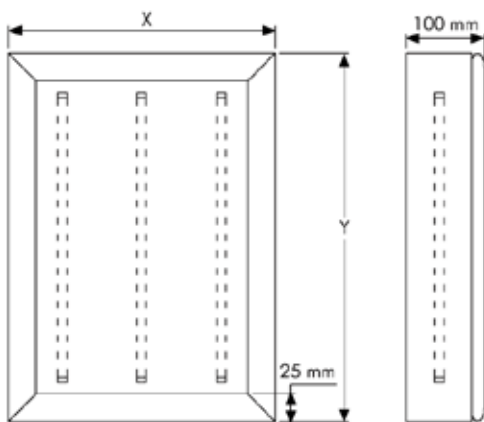

## PRODUCT INFORMATION SINGLE SIDED LIGHT BOX

Articlenumber	<b>ULBT250NA3</b>
Din size	<b>A3</b>
External dimension	<b>327 x 450 mm</b>
Poster size	<b>297 x 420 mm</b>
Visible part size	<b>275 x 389 mm</b>
Lichtvermogen	<b>1 x 32 W</b>

The single or double sided light boxes are available in various sizes. The click system enables you to easily change the display material whenever desired. The surface is 3 mm opaque plexi and has a 0.5 mm anti-reflex PVC sheet. The profile width is 25 mm.