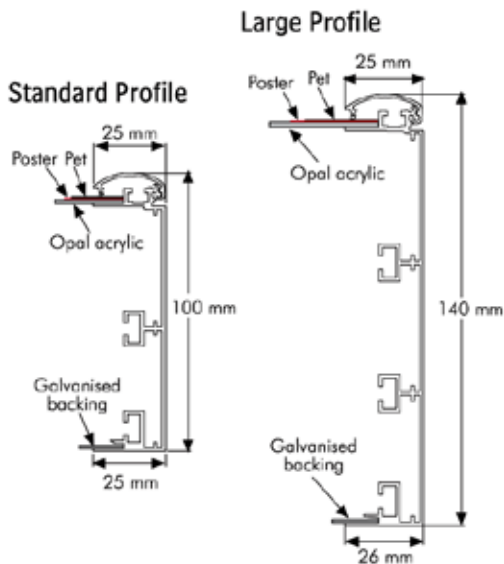

## PRODUCT INFORMATION SINGLE SIDED LIGHT BOX

Articlenumber	<b>ULBT250NA3</b>
Din size	<b>A3</b>
External dimension	<b>327 x 450 mm</b>
Poster size	<b>297 x 420 mm</b>
Visible part size	<b>275 x 389 mm</b>
Lichtvermogen	<b>1 x 32 W</b>

The single or double sided light boxes are available in various sizes. The click system enables you to easily change the display material whenever desired. The surface is 3 mm opaque plexi and has a 0.5 mm anti-reflex PVC sheet. The profile width is 25 mm.