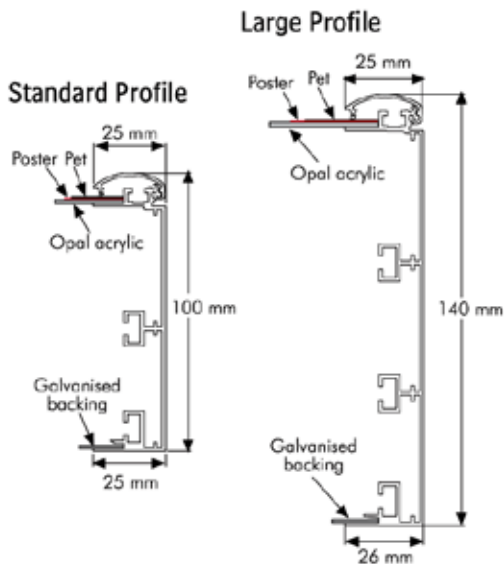

## PRODUCT INFORMATION SINGLE SIDED LIGHT BOX

Articlenumber	<b>ULBT250NA2</b>
Din size	<b>A2</b>
External dimension	<b>450 x 624 mm</b>
Poster size	<b>420 x 594 mm</b>
Visible part size	<b>389 x 572 mm</b>
Lichtvermogen	<b>2 x 15 W</b>

The single or double sided light boxes are available in various sizes. The click system enables you to easily change the display material whenever desired. The surface is 3 mm opaque plexi and has a 0.5 mm anti-reflex PVC sheet. The profile width is 25 mm.