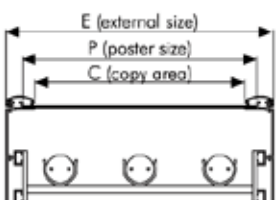

## PRODUCT INFORMATION SINGLE SIDED LIGHT BOX

Articlenumber	<b>ULBT250NA2</b>
Din size	<b>A2</b>
External dimension	<b>450 x 624 mm</b>
Poster size	<b>420 x 594 mm</b>
Visible part size	<b>389 x 572 mm</b>
Lichtvermogen	<b>2 x 15 W</b>

The single or double sided light boxes are available in various sizes. The click system enables you to easily change the display material whenever desired. The surface is 3 mm opaque plexi and has a 0.5 mm anti-reflex PVC sheet. The profile width is 25 mm.