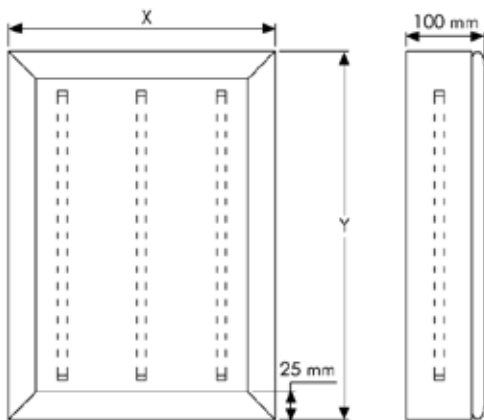

## PRODUCT INFORMATION SINGLE SIDED LIGHT BOX

Articlenumber	<b>ULBT250NA2</b>
Din size	<b>A2</b>
External dimension	<b>450 x 624 mm</b>
Poster size	<b>420 x 594 mm</b>
Visible part size	<b>389 x 572 mm</b>
Lichtvermogen	<b>2 x 15 W</b>

The single or double sided light boxes are available in various sizes. The click system enables you to easily change the display material whenever desired. The surface is 3 mm opaque plexi and has a 0.5 mm anti-reflex PVC sheet. The profile width is 25 mm.