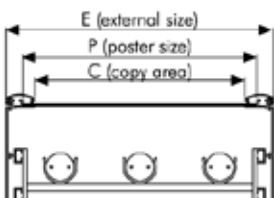

PRODUCT INFORMATION SINGLE SIDED LIGHT BOX

Articlenumber	ULBT250NA0
Din size	A0
External dimension	871 x 1219 mm
Poster size	841 x 1189 mm
Visible part size	819 x 1167 mm
Lichtvermogen	4 x 30 W

The single or double sided light boxes are available in various sizes. The click system enables you to easily change the display material whenever desired. The surface is 3 mm opaque plexi and has a 0.5 mm anti-reflex PVC sheet. The profile width is 25 mm.