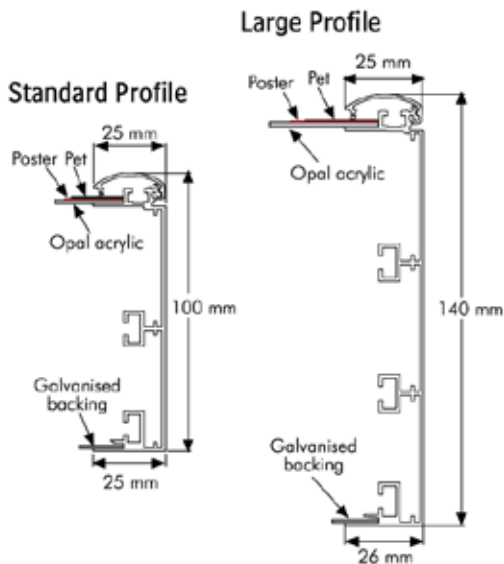

PRODUCT INFORMATION SINGLE SIDED LIGHT BOX

Articlenumber	ULBT250NA0
Din size	A0
External dimension	871 x 1219 mm
Poster size	841 x 1189 mm
Visible part size	819 x 1167 mm
Lichtvermogen	4 x 30 W

The single or double sided light boxes are available in various sizes. The click system enables you to easily change the display material whenever desired. The surface is 3 mm opaque plexi and has a 0.5 mm anti-reflex PVC sheet. The profile width is 25 mm.