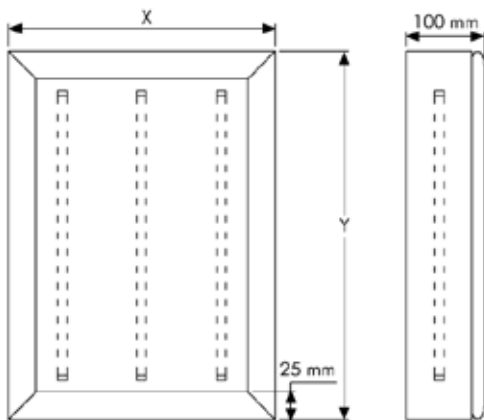

PRODUCT INFORMATION SINGLE SIDED LIGHT BOX

Articlenumber	ULBT250NA0
Din size	A0
External dimension	871 x 1219 mm
Poster size	841 x 1189 mm
Visible part size	819 x 1167 mm
Lichtvermogen	4 x 30 W

The single or double sided light boxes are available in various sizes. The click system enables you to easily change the display material whenever desired. The surface is 3 mm opaque plexi and has a 0.5 mm anti-reflex PVC sheet. The profile width is 25 mm.