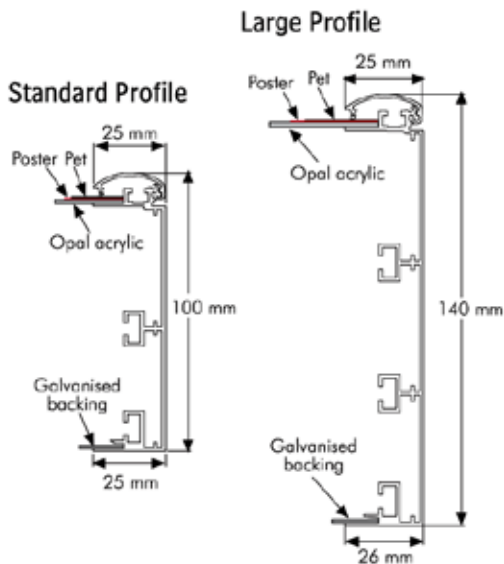

## PRODUCT INFORMATION DOUBLE SIDED LIGHT BOX

Articlenumber	<b>ULBC250NB1</b>
Din size	<b>B1</b>
External dimension	<b>730 x 1030 mm</b>
Poster size	<b>700 x 1000 mm</b>
Visible part size	<b>678 x 978 mm</b>
Lichtvermogen	<b>3 x 30 W</b>

The single or double sided light boxes are available in various sizes. The click system enables you to easily change the display material whenever desired. The surface is 3 mm opaque plexi and has a 0.5 mm anti-reflex PVC sheet. The profile width is 25 mm.