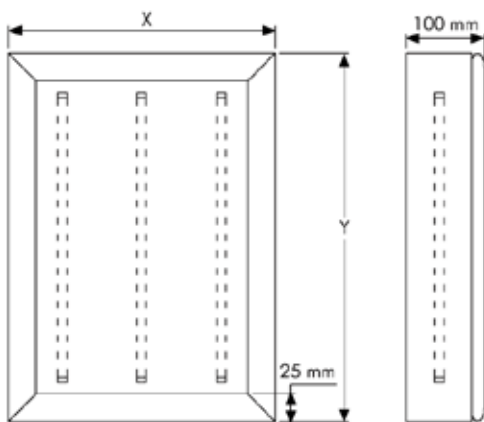

## PRODUCT INFORMATION DOUBLE SIDED LIGHT BOX

Articlenumber	<b>ULBC250NB1</b>
Din size	<b>B1</b>
External dimension	<b>730 x 1030 mm</b>
Poster size	<b>700 x 1000 mm</b>
Visible part size	<b>678 x 978 mm</b>
Lichtvermogen	<b>3 x 30 W</b>

The single or double sided light boxes are available in various sizes. The click system enables you to easily change the display material whenever desired. The surface is 3 mm opaque plexi and has a 0.5 mm anti-reflex PVC sheet. The profile width is 25 mm.