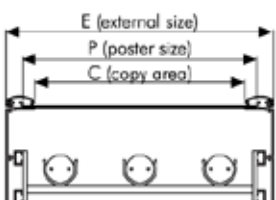

## PRODUCT INFORMATION DOUBLE SIDED LIGHT BOX

Articlenumber	<b>ULBC250NB1</b>
Din size	<b>B1</b>
External dimension	<b>730 x 1030 mm</b>
Poster size	<b>700 x 1000 mm</b>
Visible part size	<b>678 x 978 mm</b>
Lichtvermogen	<b>3 x 30 W</b>

The single or double sided light boxes are available in various sizes. The click system enables you to easily change the display material whenever desired. The surface is 3 mm opaque plexi and has a 0.5 mm anti-reflex PVC sheet. The profile width is 25 mm.