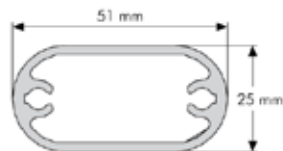

Holland Snap Frame

WWW.HOLLANDSNAPFRAME.COM

De Wel 12a
3871 MV Hoevelaken, The Netherlands
Tel.: 0031 (0)33 - 25 81 179
Fax: 0031 (0)33 - 25 30 640
Email: info@hollandsnapframe.com
Site: www.hollandsnapframe.com

PRODUCT INFORMATION DECORATIVE MENU BOARD

Articlenumber	UDMB10Y0A4
DIN	A4
Implementation	Round corners portrait
External dimension	327 x 450 mm
Poster size	297 x 420 mm
Visible poster size	279 x 402 mm
Structure	Aluminium, silver anodised

Free standing menu board with a fixed height of 1200 mm using snap frames mitred or round corners and transparent 0.5 mm PVC sheet. The A4 menu board is available as a portrait or landscape display. This product is suitable for displaying information next to the product.

Decorative base powdercoated 9006
1,62 kg

It isn't possible to derive any rights from this information. Sizes can vary. Printer's-, compositor's- and misprint errors reserved.