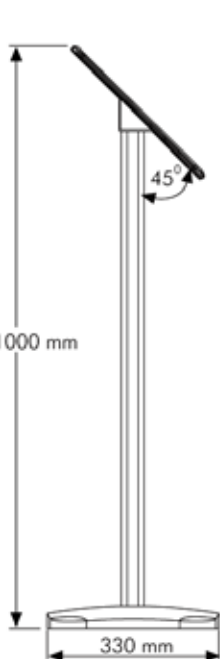

PRODUCT INFORMATION DECORATIVE MENU BOARD

Articlenumber	UDMB10Y0A4
DIN	A4
Implementation	Round corners portrait
External dimension	327 x 450 mm
Poster size	297 x 420 mm
Visible poster size	279 x 402 mm
Structure	Aluminium, silver anodised

Free standing menu board with a fixed height of 1200 mm using snap frames mitred or round corners and transparent 0.5 mm PVC sheet. The A4 menu board is available as a portrait or landscape display. This product is suitable for displaying information next to the product.

Decorative base powdercoated 9006
2,70 kg

Decorative base powdercoated 9006
1,62 kg

It isn't possible to derive any rights from this information. Sizes can vary. Printer's-, compositor's- and misprint errors reserved.