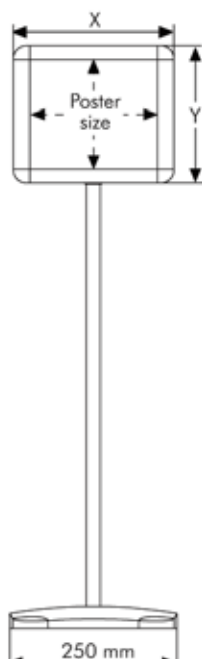

PRODUCT INFORMATION DECORATIVE MENU BOARD

Articlenumber	UDMB10Y0A4
DIN	A4
Implementation	Round corners portrait
External dimension	327 x 450 mm
Poster size	297 x 420 mm
Visible poster size	279 x 402 mm
Structure	Aluminium, silver anodised

Free standing menu board with a fixed height of 1200 mm using snap frames mitred or round corners and transparent 0.5 mm PVC sheet. The A4 menu board is available as a portrait or landscape display. This product is suitable for displaying information next to the product.

Decorative base powdercoated 9006
2,70 kg

Decorative base powdercoated 9006
1,62 kg

It isn't possible to derive any rights from this information. Sizes can vary. Printer's-, compositor's- and misprint errors reserved.