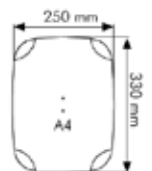

PRODUCT INFORMATION DECORATIVE MENU BOARD

Articlenumber	UDMB10Y0A4
DIN	A4
Implementation	Round corners portrait
External dimension	327 x 450 mm
Poster size	297 x 420 mm
Visible poster size	279 x 402 mm
Structure	Aluminium, silver anodised

Free standing menu board with a fixed height of 1200 mm using snap frames mitred or round corners and transparent 0.5 mm PVC sheet. The A4 menu board is available as a portrait or landscape display. This product is suitable for displaying information next to the product.

Decorative base powdercoated 9006
2,70 kg

Decorative base powdercoated 9006
1,62 kg

It isn't possible to derive any rights from this information. Sizes can vary. Printer's-, compositor's- and misprint errors reserved.