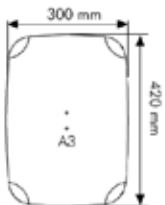

Free standing menu board with a fixed height of 1200 mm using snap frames mitred or round corners and transparent 0.5 mm PVC sheet. The A4 menu board is available as a portrait or landscape display. This product is suitable for displaying information next to the product.

Decorative base powdercoated 9006
2,70 kg