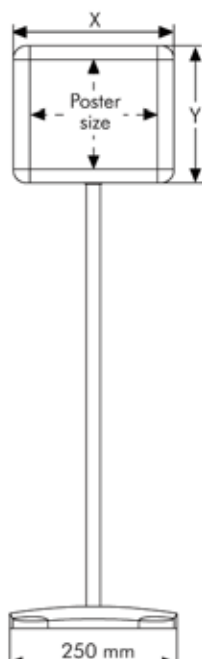

PRODUCT INFORMATION DECORATIVE MENU BOARD

Articlenumber	UDMB10Y0A3
DIN	A3
Implementation	Round corners landscape
External dimension	450 x 327 mm
Poster size	420 x 297 mm
Visible poster size	402 x 279 mm
Structure	Aluminium, silver anodised

Free standing menu board with a fixed height of 1200 mm using snap frames mitred or round corners and transparent 0.5 mm PVC sheet. The A3 menu board is available as a portrait or landscape display. This product is suitable for displaying information next to the product.

Decorative base powdercoated 9006
2,70 kg

Decorative base powdercoated 9006
1,62 kg

It isn't possible to derive any rights from this information. Sizes can vary. Printer's-, compositor's- and misprint errors reserved.