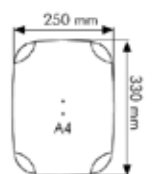

PRODUCT INFORMATION DECORATIVE MENU BOARD

Articlenumber	UDMB10Y0A3
DIN	A3
Implementation	Round corners landscape
External dimension	450 x 327 mm
Poster size	420 x 297 mm
Visible poster size	402 x 279 mm
Structure	Aluminium, silver anodised

Free standing menu board with a fixed height of 1200 mm using snap frames mitred or round corners and transparent 0.5 mm PVC sheet. The A3 menu board is available as a portrait or landscape display. This product is suitable for displaying information next to the product.

Decorative base powdercoated 9006
2,70 kg

Decorative base powdercoated 9006
1,62 kg

It isn't possible to derive any rights from this information. Sizes can vary. Printer's-, compositor's- and misprint errors reserved.