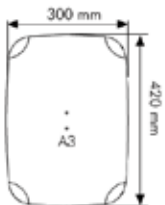

Free standing menu board with a fixed height of 1200 mm using snap frames mitred or round corners and transparent 0.5 mm PVC sheet. The A3 menu board is available as a portrait or landscape display. This product is suitable for displaying information next to the product.

Decorative base powdercoated 9006
2,70 kg