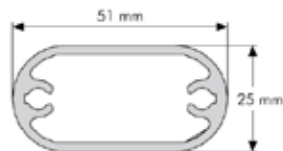

PRODUCT INFORMATION DECORATIVE MENU BOARD

Articlenumber	UDMB10Y0A3
DIN	A3
Implementation	Round corners landscape
External dimension	450 x 327 mm
Poster size	420 x 297 mm
Visible poster size	402 x 279 mm
Structure	Aluminium, silver anodised

Free standing menu board with a fixed height of 1200 mm using snap frames mitred or round corners and transparent 0.5 mm PVC sheet. The A3 menu board is available as a portrait or landscape display. This product is suitable for displaying information next to the product.

Decorative base powdercoated 9006
2,70 kg

Decorative base powdercoated 9006
1,62 kg

It isn't possible to derive any rights from this information. Sizes can vary. Printer's-, compositor's- and misprint errors reserved.