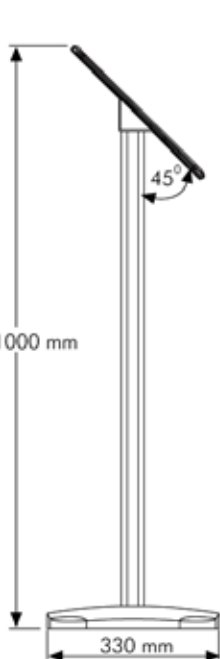

PRODUCT INFORMATION DECORATIVE MENU BOARD

Articlenumber	UDMB10Y0A3
DIN	A3
Implementation	Round corners landscape
External dimension	450 x 327 mm
Poster size	420 x 297 mm
Visible poster size	402 x 279 mm
Structure	Aluminium, silver anodised

Free standing menu board with a fixed height of 1200 mm using snap frames mitred or round corners and transparent 0.5 mm PVC sheet. The A3 menu board is available as a portrait or landscape display. This product is suitable for displaying information next to the product.

Decorative base powdercoated 9006
2,70 kg

Decorative base powdercoated 9006
1,62 kg

It isn't possible to derive any rights from this information. Sizes can vary. Printer's-, compositor's- and misprint errors reserved.