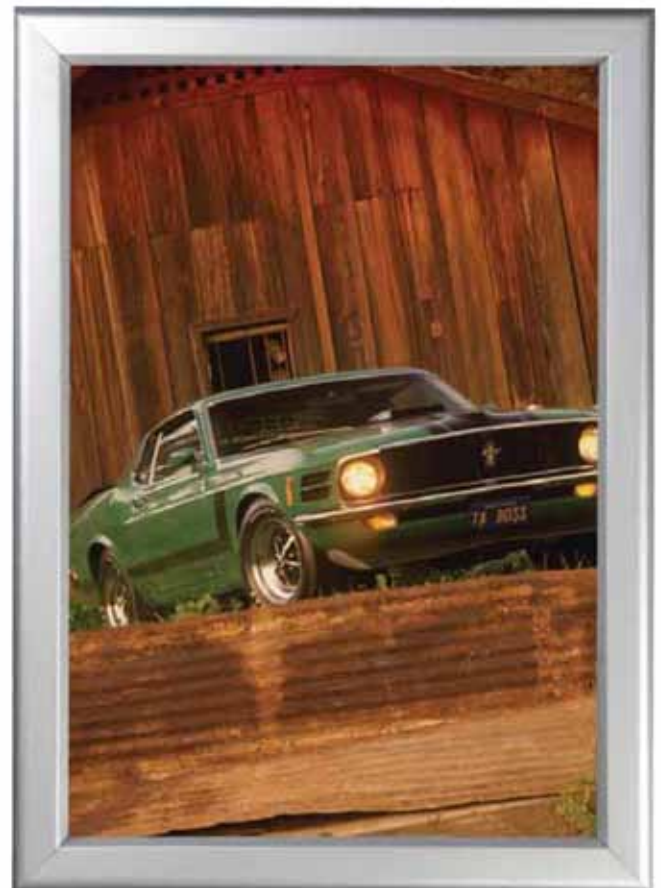

PRODUCT INFORMATION 42 MM PROFILE/45° SECURITY FRAME

Articlenumber	UCZ425N0B1
Din size	B1
External dimension	743 x 1043 mm
Poster size	700 x 1000 mm
Visible part size	659 x 959 mm
Structure	Aluminium, silver anodised
Description	Opens with lever tool

Security snap frames for the display of posters and full colour prints. The profile of the secure snap frame does not have a lifting groove making the opening of the frame very difficult. To fit the poster simply open the snap frame, remove the PVC sheet, place the poster in the frame, cover it with the transparent PVC sheet and close the snap frame. The aluminium snap frames are silver anodised and have mitred corners. The profile width is 42 mm.