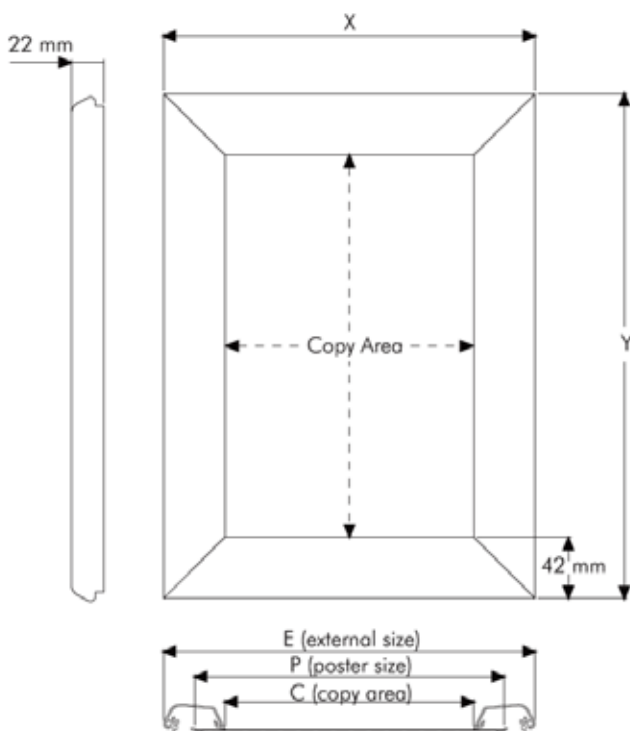

PRODUCT INFORMATION 42 MM PROFILE/45° SECURITY FRAME

Articlenumber	UCZ425N0B1
Din size	B1
External dimension	743 x 1043 mm
Poster size	700 x 1000 mm
Visible part size	659 x 959 mm
Structure	Aluminium, silver anodised
Description	Opens with lever tool

Security snap frames for the display of posters and full colour prints. The profile of the secure snap frame does not have a lifting groove making the opening of the frame very difficult. To fit the poster simply open the snap frame, remove the PVC sheet, place the poster in the frame, cover it with the transparent PVC sheet and close the snap frame. The aluminium snap frames are silver anodised and have mitred corners. The profile width is 42 mm.