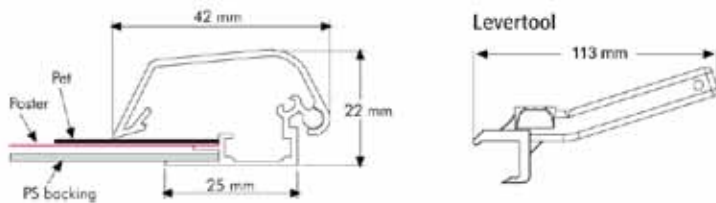

PRODUCT INFORMATION 42 MM PROFILE/45° SECURITY FRAME

Articlenumber	UCZ425N0B1
Din size	B1
External dimension	743 x 1043 mm
Poster size	700 x 1000 mm
Visible part size	659 x 959 mm
Structure	Aluminium, silver anodised
Description	Opens with lever tool

Security snap frames for the display of posters and full colour prints. The profile of the secure snap frame does not have a lifting groove making the opening of the frame very difficult. To fit the poster simply open the snap frame, remove the PVC sheet, place the poster in the frame, cover it with the transparent PVC sheet and close the snap frame. The aluminium snap frames are silver anodised and have mitred corners. The profile width is 42 mm.