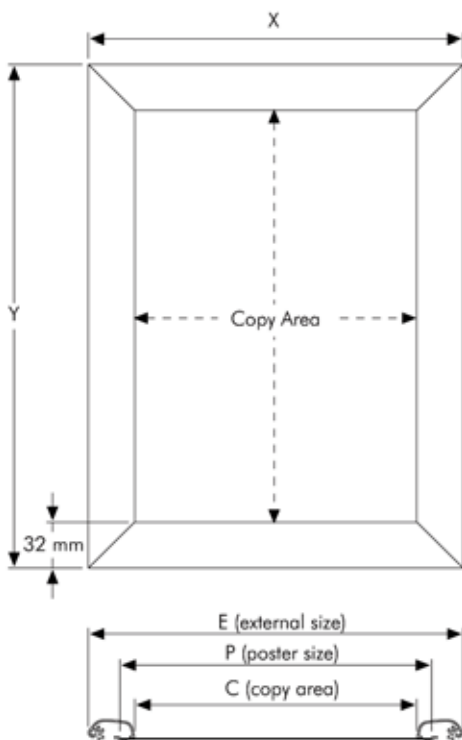

PRODUCT INFORMATION 32 MM PROFILE/45° SECURITY FRAME

Articlenumber	UCZ325N0B1
Din size	B1
External dimension	743 x 1043 mm
Poster size	700 x 1000 mm
Visible part size	680 x 980 mm
Structure	Aluminium, silver anodised
Description	Opens with lever tool

Security snap frames for the display of posters and full colour prints. The profile of the secure snap frame does not have a lifting groove making the opening of the frame very difficult. To fit the poster simply open the snap frame, remove the PVC sheet, place the poster in the frame, cover it with the transparent PVC sheet and close the snap frame. The aluminium snap frames are silver anodised and have mitred corners. The profile width is 32 mm.