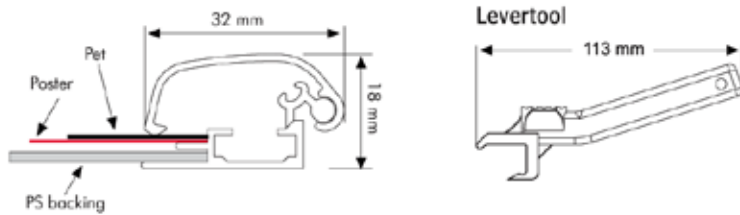

PRODUCT INFORMATION 32 MM PROFILE/45° SECURITY FRAME

Articlenumber	UCZ325N0B1
Din size	B1
External dimension	743 x 1043 mm
Poster size	700 x 1000 mm
Visible part size	680 x 980 mm
Structure	Aluminium, silver anodised
Description	Opens with lever tool

Security snap frames for the display of posters and full colour prints. The profile of the secure snap frame does not have a lifting groove making the opening of the frame very difficult. To fit the poster simply open the snap frame, remove the PVC sheet, place the poster in the frame, cover it with the transparent PVC sheet and close the snap frame. The aluminium snap frames are silver anodised and have mitred corners. The profile width is 32 mm.