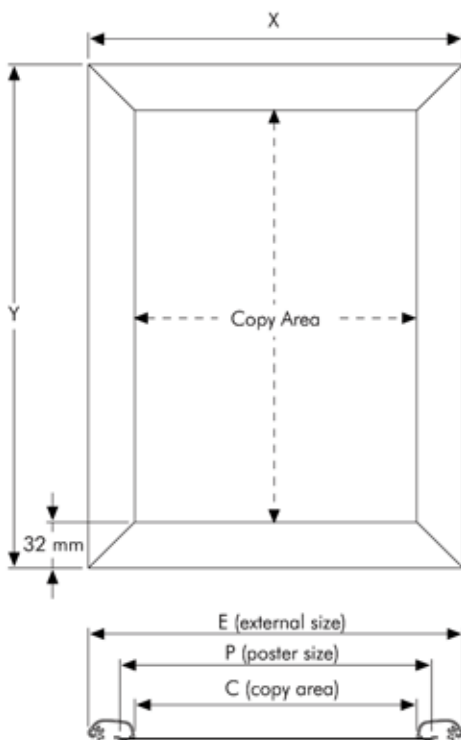

## PRODUCT INFORMATION 32 MM PROFILE/45° SECURITY FRAME

Articlenumber	<b>UCZ325N0A1</b>
Din size	<b>A1</b>
External dimension	<b>637 x 884 mm</b>
Poster size	<b>594 x 841 mm</b>
Visible part size	<b>574 x 821 mm</b>
Structure	<b>Aluminium, silver anodised</b>
Description	<b>Opens with lever tool</b>

Security snap frames for the display of posters and full colour prints. The profile of the secure snap frame does not have a lifting groove making the opening of the frame very difficult. To fit the poster simply open the snap frame, remove the PVC sheet, place the poster in the frame, cover it with the transparent PVC sheet and close the snap frame. The aluminium snap frames are silver anodised and have mitred corners. The profile width is 32 mm.