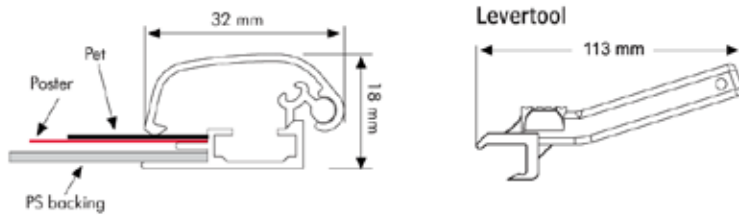

## PRODUCT INFORMATION 32 MM PROFILE/45° SECURITY FRAME

Articlenumber	<b>UCZ325N0A1</b>
Din size	<b>A1</b>
External dimension	<b>637 x 884 mm</b>
Poster size	<b>594 x 841 mm</b>
Visible part size	<b>574 x 821 mm</b>
Structure	<b>Aluminium, silver anodised</b>
Description	<b>Opens with lever tool</b>

Security snap frames for the display of posters and full colour prints. The profile of the secure snap frame does not have a lifting groove making the opening of the frame very difficult. To fit the poster simply open the snap frame, remove the PVC sheet, place the poster in the frame, cover it with the transparent PVC sheet and close the snap frame. The aluminium snap frames are silver anodised and have mitred corners. The profile width is 32 mm.