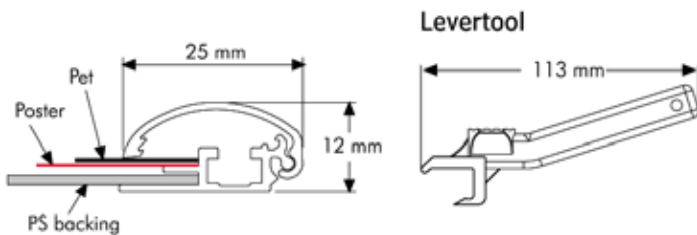

## PRODUCT INFORMATION 25 MM PROFILE/45° SECURITY FRAME

Articlenumber	<b>UCZ255N0B1</b>
Din size	<b>B1</b>
External dimension	<b>730 x 1030 mm</b>
Poster size	<b>700 x 1000 mm</b>
Visible part size	<b>680 x 980 mm</b>
Structure	<b>Aluminium, silver anodised</b>
Description	<b>Opens with lever tool</b>

Security snap frames for the display of posters and full colour prints. The profile of the secure snap frame does not have a lifting groove making the opening of the frame very difficult. To fit the poster simply open the snap frame, remove the PVC sheet, place the poster in the frame, cover it with the transparent PVC sheet and close the snap frame. The aluminium snap frames are silver anodised and have mitred corners. The profile width is 25 mm.