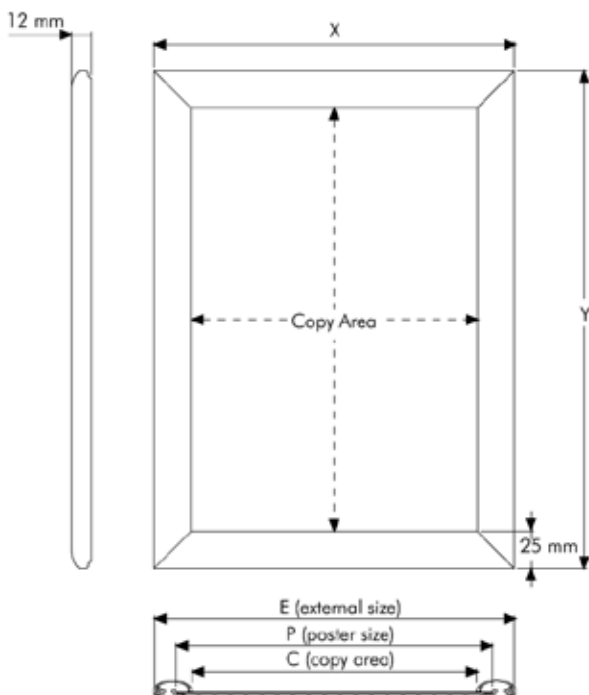

## PRODUCT INFORMATION 25 MM PROFILE/45° SECURITY FRAME

Articlenumber	<b>UCZ255N0B1</b>
Din size	<b>B1</b>
External dimension	<b>730 x 1030 mm</b>
Poster size	<b>700 x 1000 mm</b>
Visible part size	<b>680 x 980 mm</b>
Structure	<b>Aluminium, silver anodised</b>
Description	<b>Opens with lever tool</b>

Security snap frames for the display of posters and full colour prints. The profile of the secure snap frame does not have a lifting groove making the opening of the frame very difficult. To fit the poster simply open the snap frame, remove the PVC sheet, place the poster in the frame, cover it with the transparent PVC sheet and close the snap frame. The aluminium snap frames are silver anodised and have mitred corners. The profile width is 25 mm.