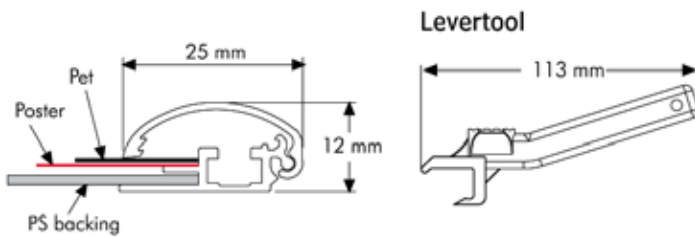

## PRODUCT INFORMATION 25 MM PROFILE/45° SECURITY FRAME

Articlenumber	<b>UCZ255N0A4</b>
Din size	<b>A4</b>
External dimension	<b>240 x 327 mm</b>
Poster size	<b>210 x 297 mm</b>
Visible part size	<b>190 x 277 mm</b>
Structure	<b>Aluminium, silver anodised</b>
Description	<b>Opens with lever tool</b>

Security snap frames for the display of posters and full colour prints. The profile of the secure snap frame does not have a lifting groove making the opening of the frame very difficult. To fit the poster simply open the snap frame, remove the PVC sheet, place the poster in the frame, cover it with the transparent PVC sheet and close the snap frame. The aluminium snap frames are silver anodised and have mitred corners. The profile width is 25 mm.