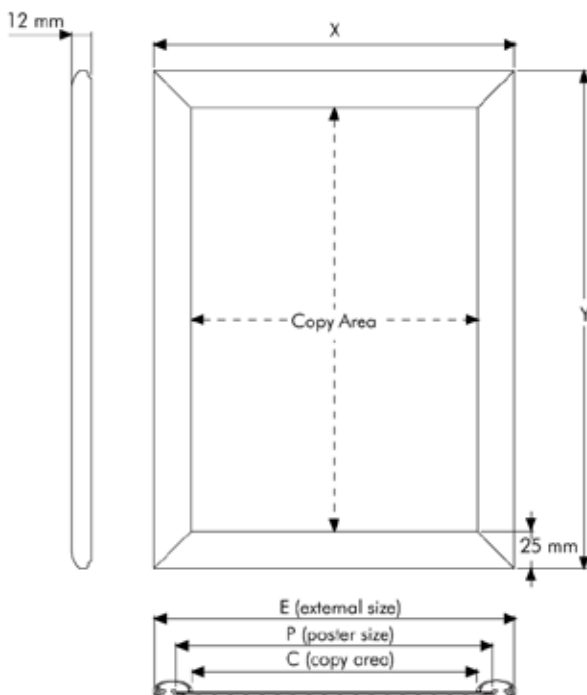

## PRODUCT INFORMATION 25 MM PROFILE/45° SECURITY FRAME

Articlenumber	<b>UCZ255N0A4</b>
Din size	<b>A4</b>
External dimension	<b>240 x 327 mm</b>
Poster size	<b>210 x 297 mm</b>
Visible part size	<b>190 x 277 mm</b>
Structure	<b>Aluminium, silver anodised</b>
Description	<b>Opens with lever tool</b>

Security snap frames for the display of posters and full colour prints. The profile of the secure snap frame does not have a lifting groove making the opening of the frame very difficult. To fit the poster simply open the snap frame, remove the PVC sheet, place the poster in the frame, cover it with the transparent PVC sheet and close the snap frame. The aluminium snap frames are silver anodised and have mitred corners. The profile width is 25 mm.