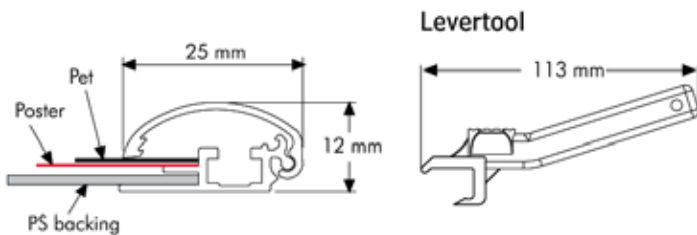

## PRODUCT INFORMATION 25 MM PROFILE/45° SECURITY FRAME

Articlenumber	<b>UCZ255N0A1</b>
Din size	<b>A1</b>
External dimension	<b>624 x 871 mm</b>
Poster size	<b>594 x 841 mm</b>
Visible part size	<b>574 x 821 mm</b>
Structure	<b>Aluminium, silver anodised</b>
Description	<b>Opens with lever tool</b>

Security snap frames for the display of posters and full colour prints. The profile of the secure snap frame does not have a lifting groove making the opening of the frame very difficult. To fit the poster simply open the snap frame, remove the PVC sheet, place the poster in the frame, cover it with the transparent PVC sheet and close the snap frame. The aluminium snap frames are silver anodised and have mitred corners. The profile width is 25 mm.