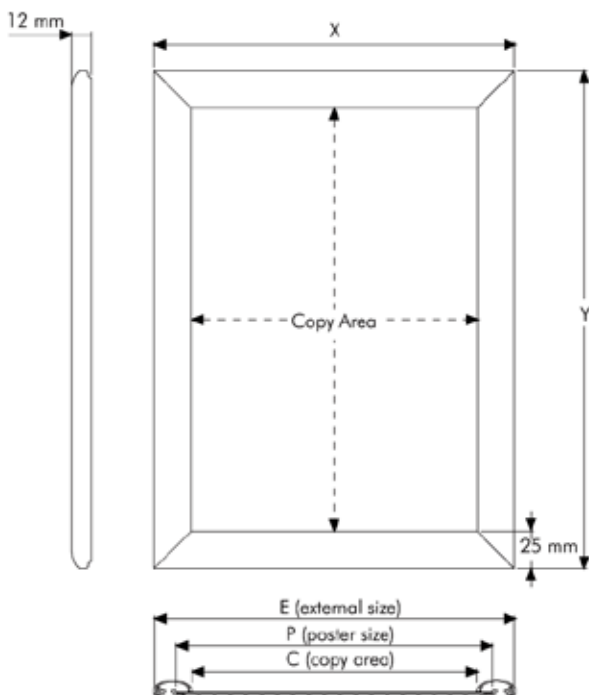

## PRODUCT INFORMATION 25 MM PROFILE/45° SECURITY FRAME

Articlenumber	<b>UCZ255N0A1</b>
Din size	<b>A1</b>
External dimension	<b>624 x 871 mm</b>
Poster size	<b>594 x 841 mm</b>
Visible part size	<b>574 x 821 mm</b>
Structure	<b>Aluminium, silver anodised</b>
Description	<b>Opens with lever tool</b>

Security snap frames for the display of posters and full colour prints. The profile of the secure snap frame does not have a lifting groove making the opening of the frame very difficult. To fit the poster simply open the snap frame, remove the PVC sheet, place the poster in the frame, cover it with the transparent PVC sheet and close the snap frame. The aluminium snap frames are silver anodised and have mitred corners. The profile width is 25 mm.