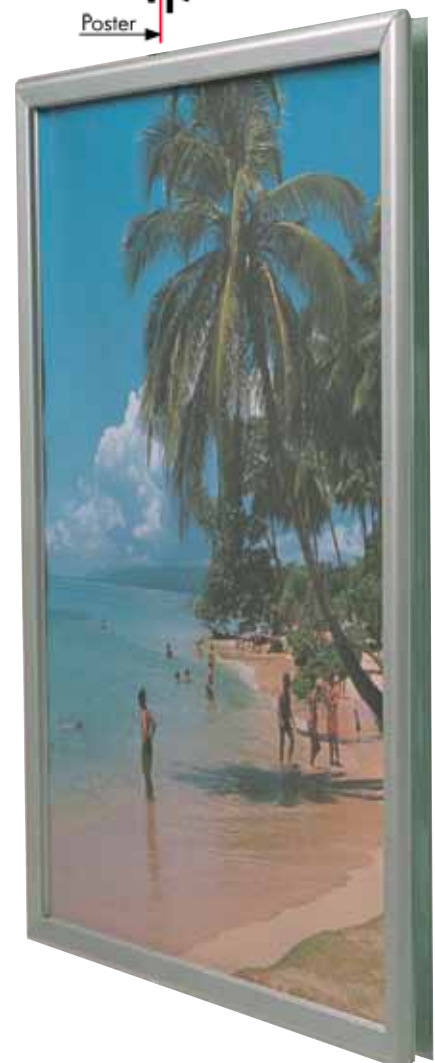

## PRODUCT INFORMATION 32 MM PROFILE/45° WINDOW FRAME

Articlenumber	<b>UCW325N4B2</b>
Din size	<b>B2</b>
External dimension	<b>543 x 743 mm</b>
Poster size	<b>500 x 700 mm</b>
Visible part size	<b>480 x 680 mm</b>
Structure	<b>Aluminium, silver anodised</b>

Double sided window snap frames for the display of posters and full colour prints on the inside of your display window. The snap frame is mounted using double sided tape. Mount the aluminium cover strips on the outside of the window: the poster now appears to be displayed outside. To fit the poster simply open the snap frame, remove the PVC sheet, place the poster in the frame, cover it with the transparent PVC sheet and close the snap frame. The aluminium snap frames are silver anodised and have mitred corners. The profile width is 32 mm.