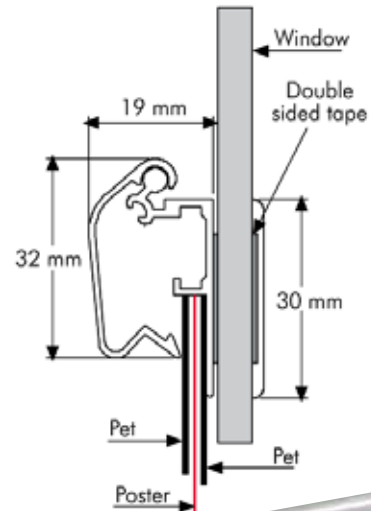

## PRODUCT INFORMATION 32 MM PROFILE/45° WINDOW FRAME

Articlenumber	<b>UCW325N4B2</b>
Din size	<b>B2</b>
External dimension	<b>543 x 743 mm</b>
Poster size	<b>500 x 700 mm</b>
Visible part size	<b>480 x 680 mm</b>
Structure	<b>Aluminium, silver anodised</b>

Double sided window snap frames for the display of posters and full colour prints on the inside of your display window. The snap frame is mounted using double sided tape. Mount the aluminium cover strips on the outside of the window: the poster now appears to be displayed outside. To fit the poster simply open the snap frame, remove the PVC sheet, place the poster in the frame, cover it with the transparent PVC sheet and close the snap frame. The aluminium snap frames are silver anodised and have mitred corners. The profile width is 32 mm.