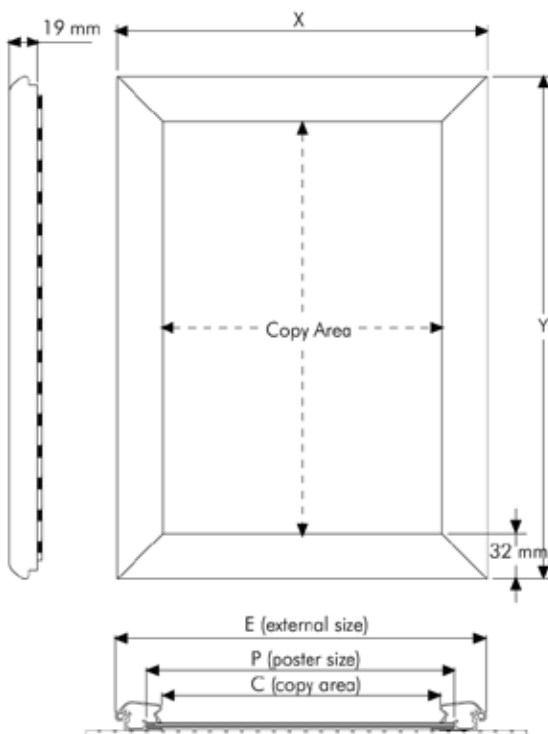

## PRODUCT INFORMATION 32 MM PROFILE/45° WINDOW FRAME

Articlenumber	<b>UCW325N4B2</b>
Din size	<b>B2</b>
External dimension	<b>543 x 743 mm</b>
Poster size	<b>500 x 700 mm</b>
Visible part size	<b>480 x 680 mm</b>
Structure	<b>Aluminium, silver anodised</b>

Double sided window snap frames for the display of posters and full colour prints on the inside of your display window. The snap frame is mounted using double sided tape. Mount the aluminium cover strips on the outside of the window: the poster now appears to be displayed outside. To fit the poster simply open the snap frame, remove the PVC sheet, place the poster in the frame, cover it with the transparent PVC sheet and close the snap frame. The aluminium snap frames are silver anodised and have mitred corners. The profile width is 32 mm.