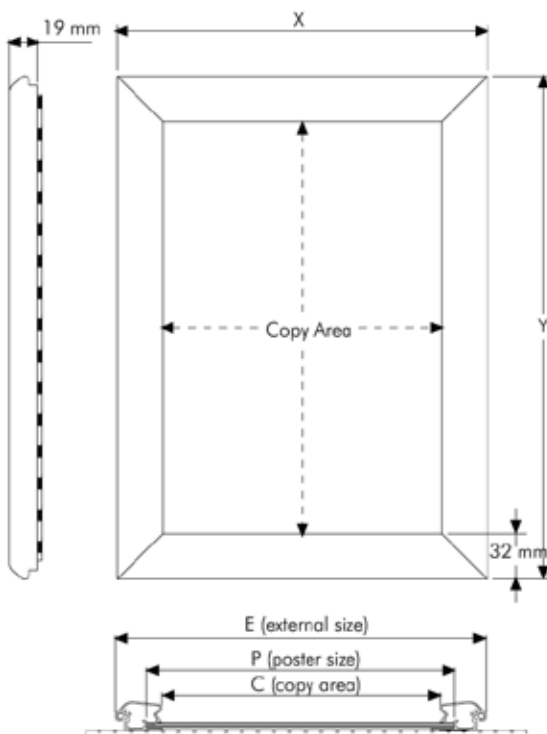

PRODUCT INFORMATION 32 MM PROFILE/45° WINDOW FRAME

Articlenumber	UCW325N4B1
Din size	B1
External dimension	743 x 1043 mm
Poster size	700 x 1000 mm
Visible part size	680 x 980 mm
Structure	Aluminium, silver anodised

Double sided window snap frames for the display of posters and full colour prints on the inside of your display window. The snap frame is mounted using double sided tape. Mount the aluminium cover strips on the outside of the window: the poster now appears to be displayed outside. To fit the poster simply open the snap frame, remove the PVC sheet, place the poster in the frame, cover it with the transparent PVC sheet and close the snap frame. The aluminium snap frames are silver anodised and have mitred corners. The profile width is 32 mm.