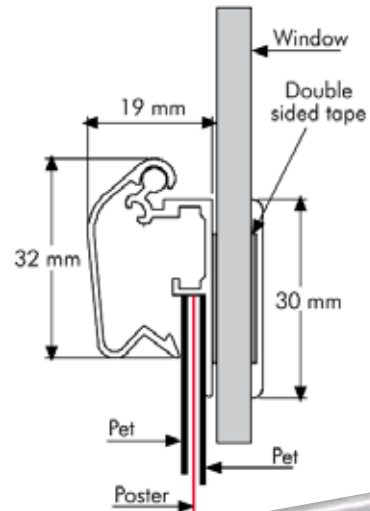

PRODUCT INFORMATION 32 MM PROFILE/45° WINDOW FRAME

Articlenumber	UCW325N4B1
Din size	B1
External dimension	743 x 1043 mm
Poster size	700 x 1000 mm
Visible part size	680 x 980 mm
Structure	Aluminium, silver anodised

Double sided window snap frames for the display of posters and full colour prints on the inside of your display window. The snap frame is mounted using double sided tape. Mount the aluminium cover strips on the outside of the window: the poster now appears to be displayed outside. To fit the poster simply open the snap frame, remove the PVC sheet, place the poster in the frame, cover it with the transparent PVC sheet and close the snap frame. The aluminium snap frames are silver anodised and have mitred corners. The profile width is 32 mm.