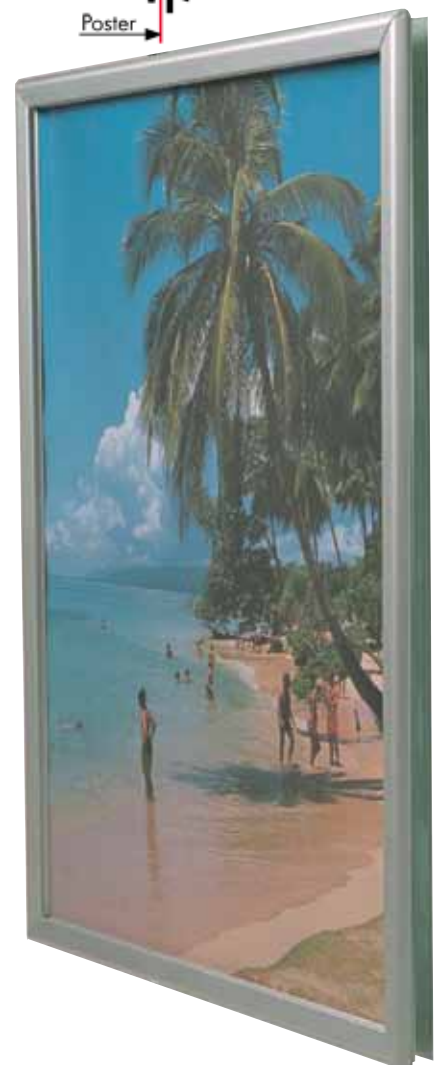

PRODUCT INFORMATION 32 MM PROFILE/45° WINDOW FRAME

Articlenumber	UCW325N4B1
Din size	B1
External dimension	743 x 1043 mm
Poster size	700 x 1000 mm
Visible part size	680 x 980 mm
Structure	Aluminium, silver anodised

Double sided window snap frames for the display of posters and full colour prints on the inside of your display window. The snap frame is mounted using double sided tape. Mount the aluminium cover strips on the outside of the window: the poster now appears to be displayed outside. To fit the poster simply open the snap frame, remove the PVC sheet, place the poster in the frame, cover it with the transparent PVC sheet and close the snap frame. The aluminium snap frames are silver anodised and have mitred corners. The profile width is 32 mm.