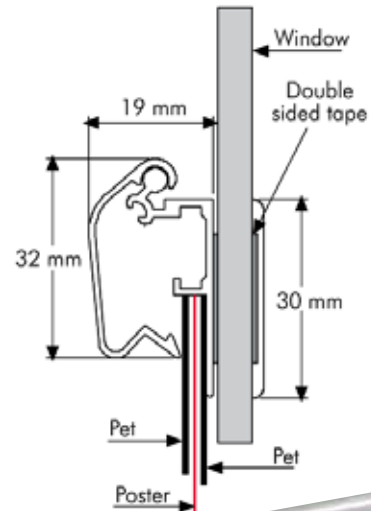

PRODUCT INFORMATION 32 MM PROFILE/45° WINDOW FRAME

Articlenumber	UCW325N4A3
Din size	A3
External dimension	340 x 463 mm
Poster size	297 x 420 mm
Visible part size	277 x 400 mm
Structure	Aluminium, silver anodised

Double sided window snap frames for the display of posters and full colour prints on the inside of your display window. The snap frame is mounted using double sided tape. Mount the aluminium cover strips on the outside of the window: the poster now appears to be displayed outside. To fit the poster simply open the snap frame, remove the PVC sheet, place the poster in the frame, cover it with the transparent PVC sheet and close the snap frame. The aluminium snap frames are silver anodised and have mitred corners. The profile width is 32 mm.