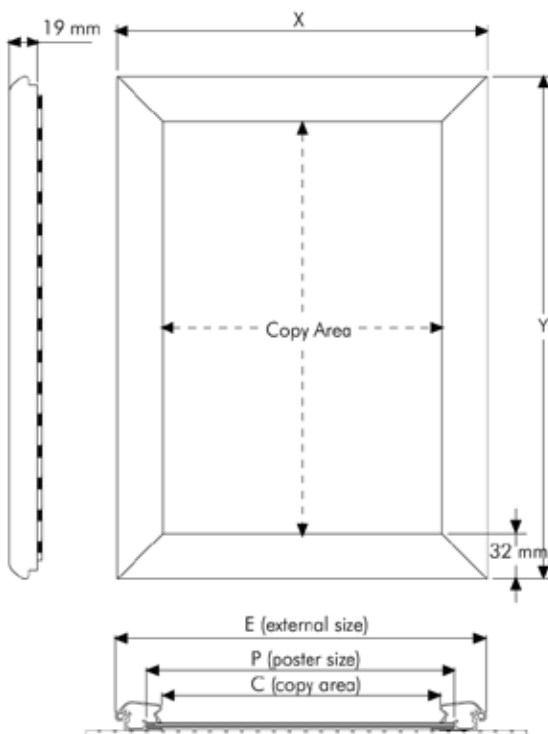

PRODUCT INFORMATION 32 MM PROFILE/45° WINDOW FRAME

Articlenumber	UCW325N4A3
Din size	A3
External dimension	340 x 463 mm
Poster size	297 x 420 mm
Visible part size	277 x 400 mm
Structure	Aluminium, silver anodised

Double sided window snap frames for the display of posters and full colour prints on the inside of your display window. The snap frame is mounted using double sided tape. Mount the aluminium cover strips on the outside of the window: the poster now appears to be displayed outside. To fit the poster simply open the snap frame, remove the PVC sheet, place the poster in the frame, cover it with the transparent PVC sheet and close the snap frame. The aluminium snap frames are silver anodised and have mitred corners. The profile width is 32 mm.