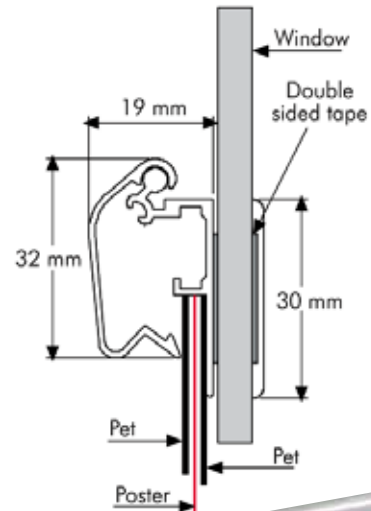

PRODUCT INFORMATION 32 MM PROFILE/45° WINDOW FRAME

Articlenumber	UCW325N446
Din size	
External dimension	1059 x 1567 mm
Poster size	1016 x 1524 mm
Visible part size	996 x 1504 mm
Structure	Aluminium, silver anodised

Double sided window snap frames for the display of posters and full colour prints on the inside of your display window. The snap frame is mounted using double sided tape. Mount the aluminium cover strips on the outside of the window: the poster now appears to be displayed outside. To fit the poster simply open the snap frame, remove the PVC sheet, place the poster in the frame, cover it with the transparent PVC sheet and close the snap frame. The aluminium snap frames are silver anodised and have mitred corners. The profile width is 32 mm.