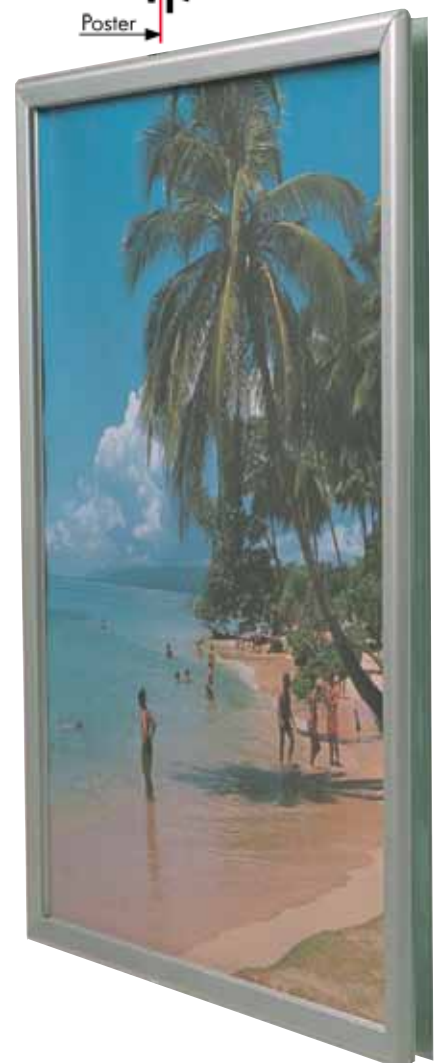

PRODUCT INFORMATION 32 MM PROFILE/45° WINDOW FRAME

Articlenumber	UCW325N446
Din size	
External dimension	1059 x 1567 mm
Poster size	1016 x 1524 mm
Visible part size	996 x 1504 mm
Structure	Aluminium, silver anodised

Double sided window snap frames for the display of posters and full colour prints on the inside of your display window. The snap frame is mounted using double sided tape. Mount the aluminium cover strips on the outside of the window: the poster now appears to be displayed outside. To fit the poster simply open the snap frame, remove the PVC sheet, place the poster in the frame, cover it with the transparent PVC sheet and close the snap frame. The aluminium snap frames are silver anodised and have mitred corners. The profile width is 32 mm.