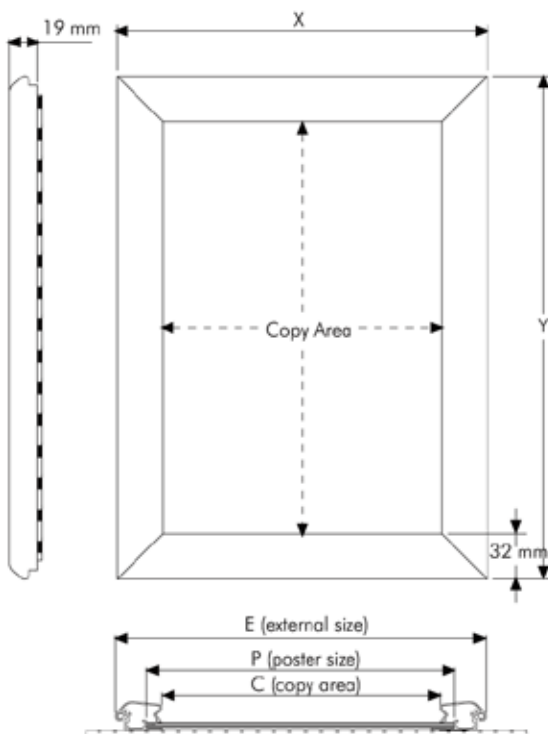

PRODUCT INFORMATION 32 MM PROFILE/45° WINDOW FRAME

Articlenumber	UCW325N446
Din size	
External dimension	1059 x 1567 mm
Poster size	1016 x 1524 mm
Visible part size	996 x 1504 mm
Structure	Aluminium, silver anodised

Double sided window snap frames for the display of posters and full colour prints on the inside of your display window. The snap frame is mounted using double sided tape. Mount the aluminium cover strips on the outside of the window: the poster now appears to be displayed outside. To fit the poster simply open the snap frame, remove the PVC sheet, place the poster in the frame, cover it with the transparent PVC sheet and close the snap frame. The aluminium snap frames are silver anodised and have mitred corners. The profile width is 32 mm.