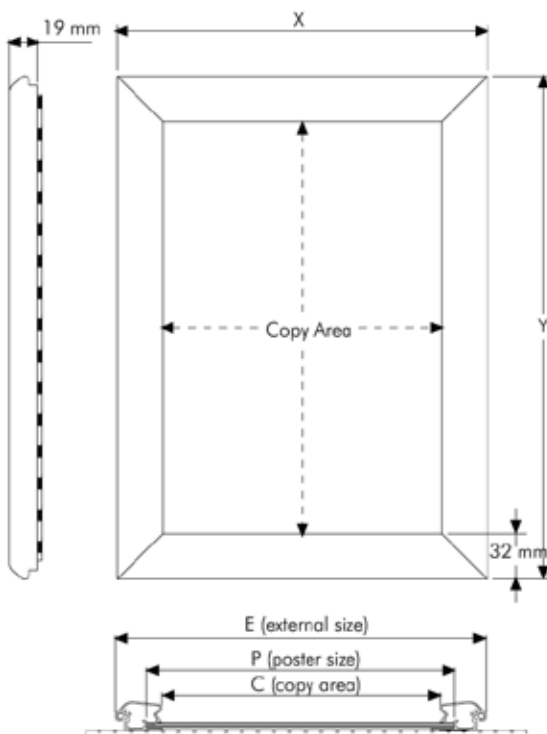

PRODUCT INFORMATION 32 MM PROFILE/45° WINDOW FRAME

Articlenumber	UCW325N434
Din size	
External dimension	805 x 1059 mm
Poster size	762 x 1016 mm
Visible part size	742 x 996 mm
Structure	Aluminium, silver anodised

Double sided window snap frames for the display of posters and full colour prints on the inside of your display window. The snap frame is mounted using double sided tape. Mount the aluminium cover strips on the outside of the window: the poster now appears to be displayed outside. To fit the poster simply open the snap frame, remove the PVC sheet, place the poster in the frame, cover it with the transparent PVC sheet and close the snap frame. The aluminium snap frames are silver anodised and have mitred corners. The profile width is 32 mm.