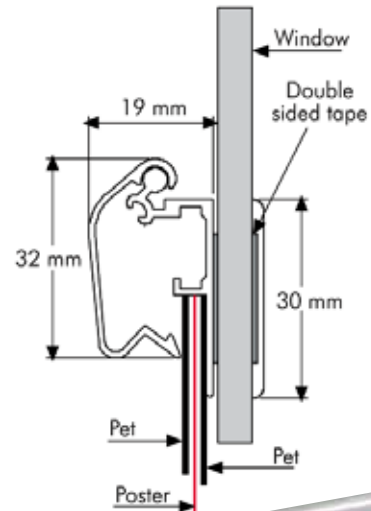

PRODUCT INFORMATION 32 MM PROFILE/45° WINDOW FRAME

Articlenumber	UCW325N434
Din size	
External dimension	805 x 1059 mm
Poster size	762 x 1016 mm
Visible part size	742 x 996 mm
Structure	Aluminium, silver anodised

Double sided window snap frames for the display of posters and full colour prints on the inside of your display window. The snap frame is mounted using double sided tape. Mount the aluminium cover strips on the outside of the window: the poster now appears to be displayed outside. To fit the poster simply open the snap frame, remove the PVC sheet, place the poster in the frame, cover it with the transparent PVC sheet and close the snap frame. The aluminium snap frames are silver anodised and have mitred corners. The profile width is 32 mm.