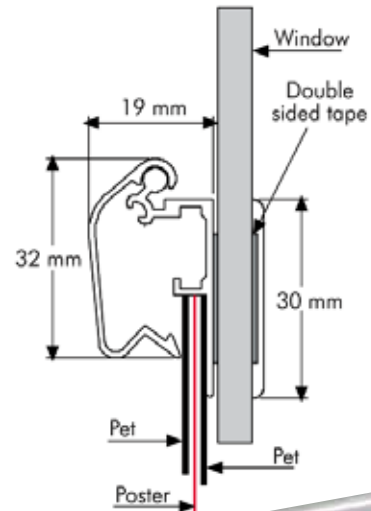

## PRODUCT INFORMATION 32 MM PROFILE/45° WINDOW FRAME

Articlenumber	<b>UCW325N423</b>
Din size	
External dimension	<b>551 x 805 mm</b>
Poster size	<b>508 x 762 mm</b>
Visible part size	<b>488 x 742 mm</b>
Structure	<b>Aluminium, silver anodised</b>

Double sided window snap frames for the display of posters and full colour prints on the inside of your display window. The snap frame is mounted using double sided tape. Mount the aluminium cover strips on the outside of the window: the poster now appears to be displayed outside. To fit the poster simply open the snap frame, remove the PVC sheet, place the poster in the frame, cover it with the transparent PVC sheet and close the snap frame. The aluminium snap frames are silver anodised and have mitred corners. The profile width is 32 mm.