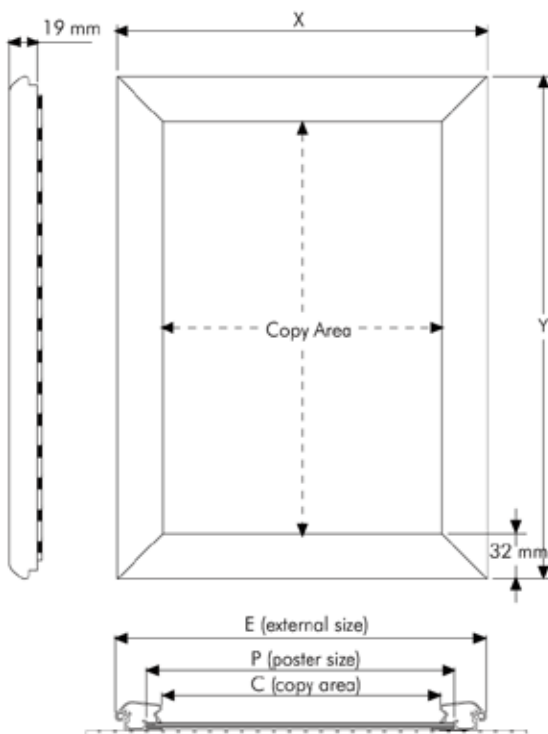

## PRODUCT INFORMATION 32 MM PROFILE/45° WINDOW FRAME

Articlenumber	<b>UCW325N423</b>
Din size	
External dimension	<b>551 x 805 mm</b>
Poster size	<b>508 x 762 mm</b>
Visible part size	<b>488 x 742 mm</b>
Structure	<b>Aluminium, silver anodised</b>

Double sided window snap frames for the display of posters and full colour prints on the inside of your display window. The snap frame is mounted using double sided tape. Mount the aluminium cover strips on the outside of the window: the poster now appears to be displayed outside. To fit the poster simply open the snap frame, remove the PVC sheet, place the poster in the frame, cover it with the transparent PVC sheet and close the snap frame. The aluminium snap frames are silver anodised and have mitred corners. The profile width is 32 mm.