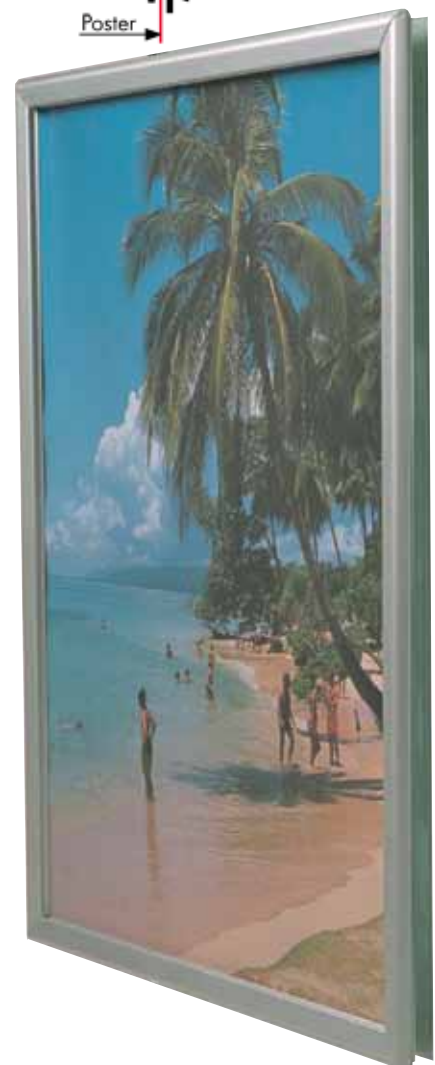

## PRODUCT INFORMATION 32 MM PROFILE/45° WINDOW FRAME

Articlenumber	<b>UCW325N423</b>
Din size	
External dimension	<b>551 x 805 mm</b>
Poster size	<b>508 x 762 mm</b>
Visible part size	<b>488 x 742 mm</b>
Structure	<b>Aluminium, silver anodised</b>

Double sided window snap frames for the display of posters and full colour prints on the inside of your display window. The snap frame is mounted using double sided tape. Mount the aluminium cover strips on the outside of the window: the poster now appears to be displayed outside. To fit the poster simply open the snap frame, remove the PVC sheet, place the poster in the frame, cover it with the transparent PVC sheet and close the snap frame. The aluminium snap frames are silver anodised and have mitred corners. The profile width is 32 mm.