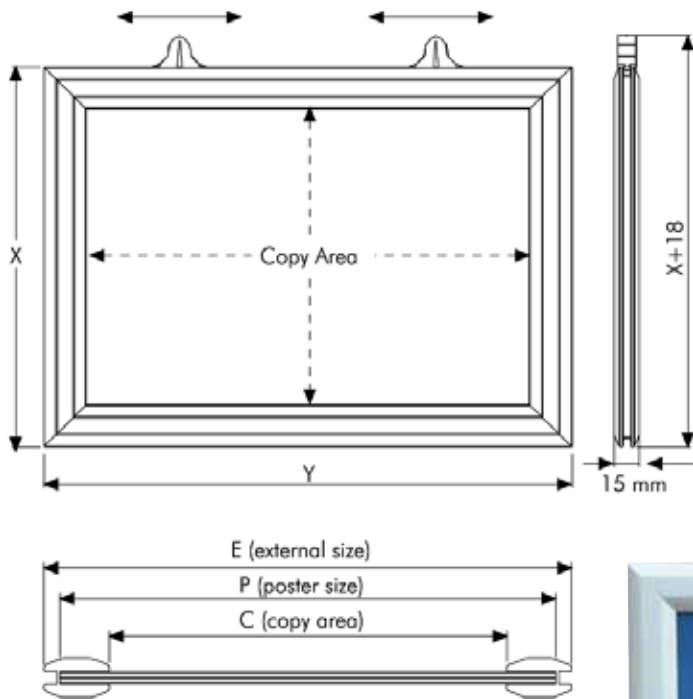

PRODUCT INFORMATION SLIDE-IN FRAME LANDSCAPE

Articlenumber	UCS255N2A4
Din size	A4
External dimension	224 x 311 mm
Poster size	210 x 297 mm
Visible part size	174 x 261 mm
Structure	Aluminium, silver anodised

A practical frame that one can easily change posters by slide in & out the graphics. The double PET cover in the frame protect your poster from outdoor sun and light effects. Each frame includes 2 suspension hangers. Moving hangers provide easy wall fixing. Suitable for silk screen printing max. letter height is 9 mm.