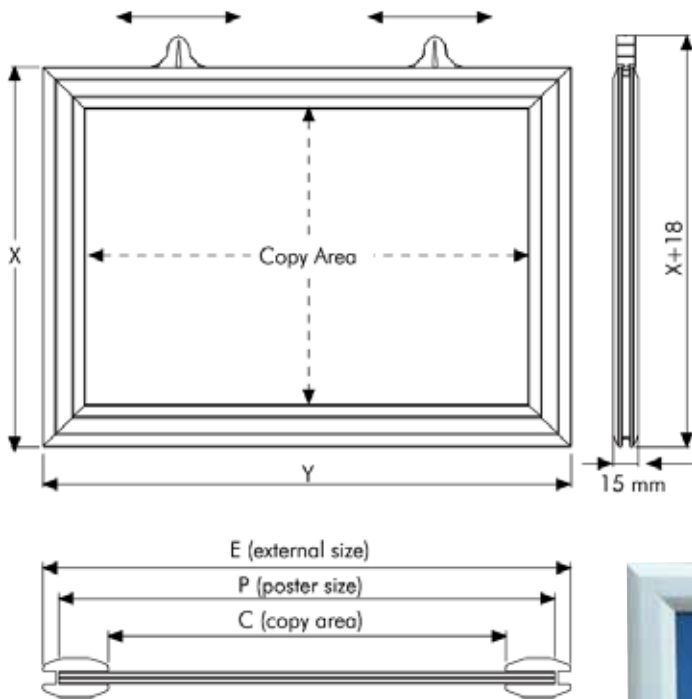

PRODUCT INFORMATION SLIDE-IN FRAME LANDSCAPE

Articlenumber	UCS255N2A3
Din size	A3
External dimension	311 x 434 mm
Poster size	297 x 420 mm
Visible part size	261 x 384 mm
Structure	Aluminium, silver anodised

A practical frame that one can easily change posters by slide in & out the graphics. The double PET cover in the frame protect your poster from outdoor sun and light effects. Each frame includes 2 suspension hangers. Moving hangers provide easy wall fixing. Suitable for silk screen printing max. letter height is 9 mm.