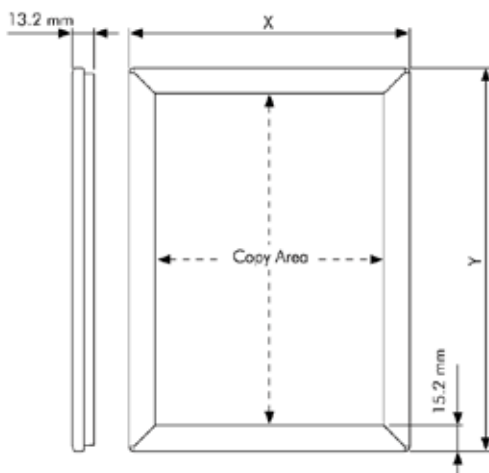

PRODUCT INFORMATION OPTI FRAME 14 MM / 45° ROUND

Articlenumber	UCP145N1A5
Din size	A5
External dimension	169 x 231 mm
Poster size	148 x 210 mm
Visible part size	138 x 200 mm
Description	With support

Opti-Frame is a synthetic material based snap frame with an aluminium clickprofile. Opti-Frame is not only in multi functional service of application with variety of mounting options at the back. Through a rotational standard every frame can be placed both standing or laying.

Support standard comes separately.