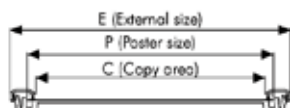

PRODUCT INFORMATION OPTI FRAME 14 MM / 45° ROUND

Articlenumber	UCP145N1A5
Din size	A5
External dimension	169 x 231 mm
Poster size	148 x 210 mm
Visible part size	138 x 200 mm
Description	With support

Opti-Frame is a synthetic material based snap frame with an aluminium clickprofile. Opti-Frame is not only in multi functional service of application with variety of mounting options at the back. Through a rotational standard every frame can be placed both standing or laying.

Support standard comes separately.