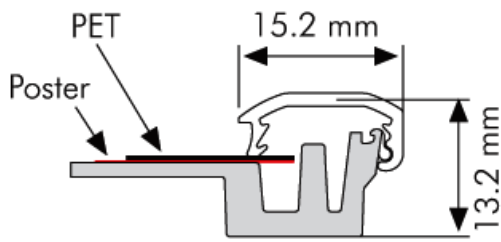

## PRODUCT INFORMATION OPTI FRAME 14 MM / 45° ROUND

Articlenumber	<b>UCP145N1A5</b>
Din size	<b>A5</b>
External dimension	<b>169 x 231 mm</b>
Poster size	<b>148 x 210 mm</b>
Visible part size	<b>138 x 200 mm</b>
Description	<b>With support</b>

Opti-Frame is a synthetic material based snap frame with an aluminium clickprofile. Opti-Frame is not only in multi functional service of application with variety of mounting options at the back. Through a rotational standard every frame can be placed both standing or laying.