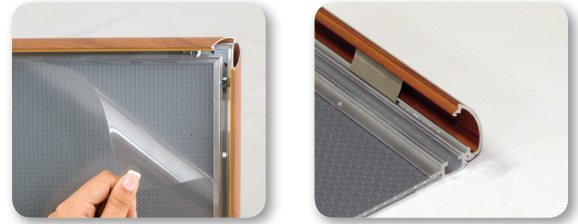

## PRODUCT INFORMATION WOODSIGN SNAPFRAME 25 MM

Articlenumber	<b>UCN255W0B2</b>
DIN	<b>B2</b>
Outside dimension	<b>530 x 730 mm</b>
Postersize	<b>500 x 700 mm</b>
Visible postersize	<b>482 x 682 mm</b>
Profile thickness	<b>25 mm</b>
Material	<b>Wooden look mitred corner</b>

Ideal for medium sized posters. Wooden look executed profiles. Including anti-reflex PVC sheet.