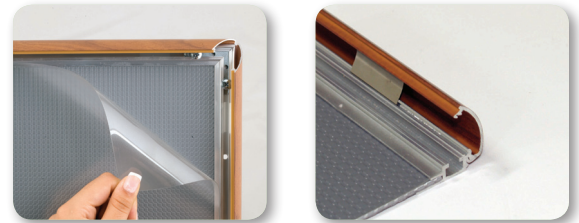

PRODUCT INFORMATION WOODSIGN SNAPFRAME 25 MM

| | |
|--------------------|----------------------------------|
| Articlenumber | UCN255W0B1 |
| DIN | B1 |
| Outside dimension | 730 x 1030 mm |
| Postersize | 700 x 1000 mm |
| Visible postersize | 682 x 982 mm |
| Profile thickness | 25 mm |
| Material | Wooden look mitred corner |

Ideal for medium sized posters. Wooden look executed profiles. Including anti-reflex PVC sheet.

It isn't possible to derive any rights from this information. Sizes can vary. Printer's-, compositor's- and misprint errors reserved.