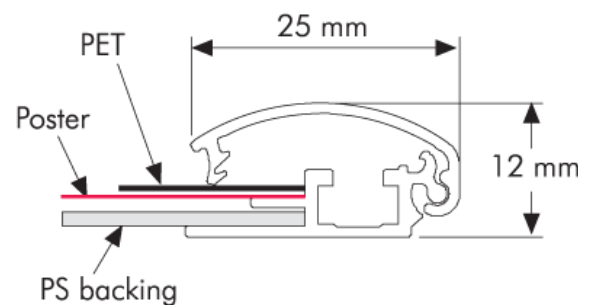

PRODUCT INFORMATION WOODSIGN SNAPFRAME 25 MM

| | |
|--------------------|----------------------------------|
| Articlenumber | UCN255W0B1 |
| DIN | B1 |
| Outside dimension | 730 x 1030 mm |
| Postersize | 700 x 1000 mm |
| Visible postersize | 682 x 982 mm |
| Profile thickness | 25 mm |
| Material | Wooden look mitred corner |

Ideal for medium sized posters. Wooden look executed profiles. Including anti-reflex PVC sheet.

It isn't possible to derive any rights from this information. Sizes can vary. Printer's-, compositor's- and misprint errors reserved.