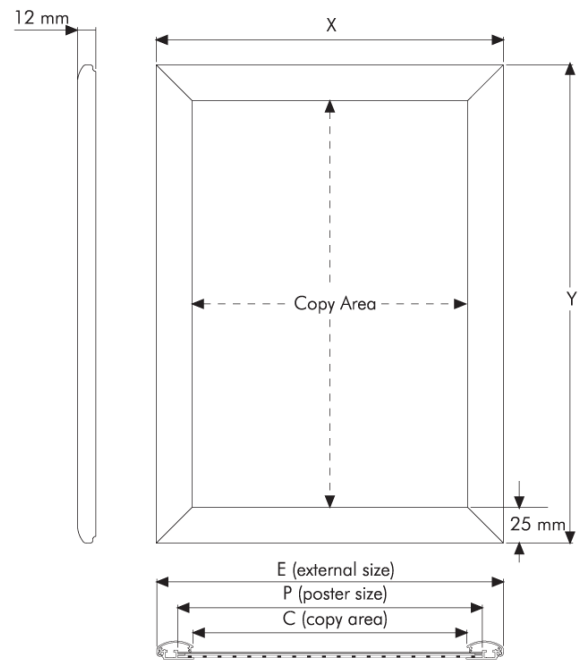

PRODUCT INFORMATION WOODSIGN SNAPFRAME 25 MM

| | |
|--------------------|----------------------------------|
| Articlenumber | UCN255W0B1 |
| DIN | B1 |
| Outside dimension | 730 x 1030 mm |
| Postersize | 700 x 1000 mm |
| Visible postersize | 682 x 982 mm |
| Profile thickness | 25 mm |
| Material | Wooden look mitred corner |

Ideal for medium sized posters. Wooden look executed profiles. Including anti-reflex PVC sheet.

It isn't possible to derive any rights from this information. Sizes can vary. Printer's-, compositor's- and misprint errors reserved.