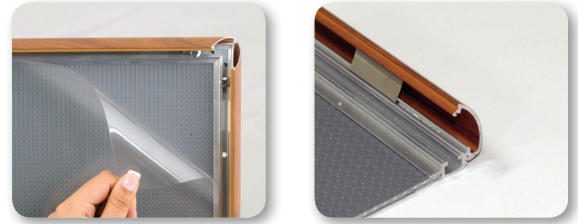

PRODUCT INFORMATION WOODSIGN SNAPFRAME 25 MM

Articlenumber	UCN255W0A3
DIN	A3
Outside dimension	327 x 450 mm
Postersize	297 x 420 mm
Visible postersize	279 x 402 mm
Profile thickness	25 mm
Material	Wooden look mitred corner

Ideal for medium sized posters. Wooden look executed profiles. Including anti-reflex PVC sheet.