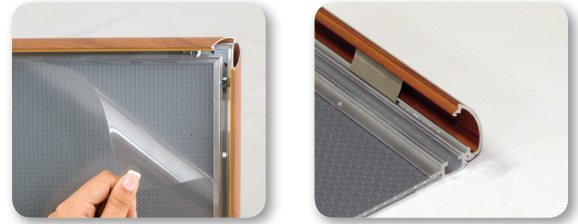

PRODUCT INFORMATION WOODSIGN SNAPFRAME 25 MM

Articlenumber	UCN255W0A2
DIN	A2
Outside dimension	450 x 624 mm
Postersize	420 x 594 mm
Visible postersize	402 x 576 mm
Profile thickness	25 mm
Material	Wooden look mitred corner

Ideal for medium sized posters. Wooden look executed profiles. Including anti-reflex PVC sheet.