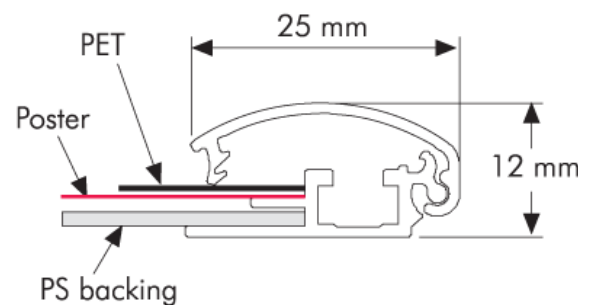

PRODUCT INFORMATION WOODSIGN SNAPFRAME 25 MM

Articlenumber	UCN255W0A1
DIN	A1
Outside dimension	624 x 871 mm
Postersize	594 x 841 mm
Visible postersize	576 x 823 mm
Profile thickness	25 mm
Material	Wooden look mitred corner

Ideal for medium sized posters. Wooden look executed profiles. Including anti-reflex PVC sheet.

It isn't possible to derive any rights from this information. Sizes can vary. Printer's-, compositor's- and misprint errors reserved.