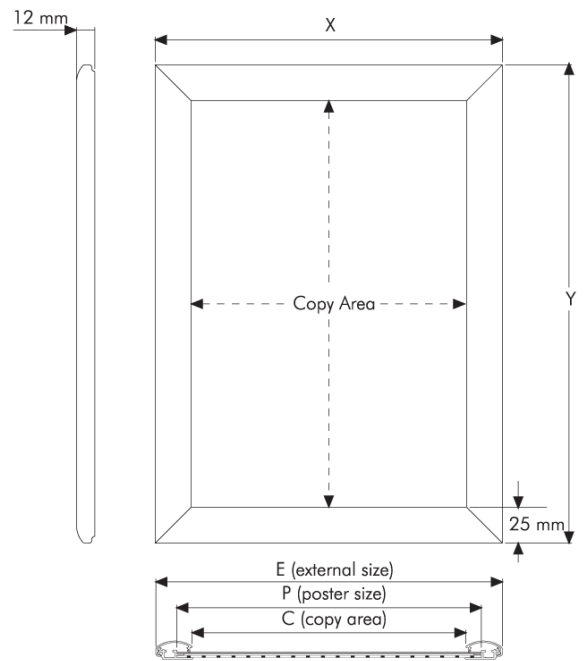

PRODUCT INFORMATION WOODSIGN SNAPFRAME 25 MM

Articlenumber	UCN255W0A1
DIN	A1
Outside dimension	624 x 871 mm
Postersize	594 x 841 mm
Visible postersize	576 x 823 mm
Profile thickness	25 mm
Material	Wooden look mitred corner

Ideal for medium sized posters. Wooden look executed profiles. Including anti-reflex PVC sheet.

It isn't possible to derive any rights from this information. Sizes can vary. Printer's-, compositor's- and misprint errors reserved.