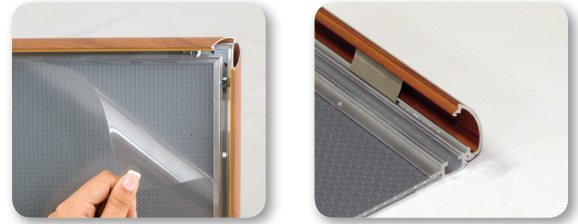

PRODUCT INFORMATION WOODSIGN SNAPFRAME 25 MM

Articlenumber	UCN255W0A1
DIN	A1
Outside dimension	624 x 871 mm
Postersize	594 x 841 mm
Visible postersize	576 x 823 mm
Profile thickness	25 mm
Material	Wooden look mitred corner

Ideal for medium sized posters. Wooden look executed profiles. Including anti-reflex PVC sheet.

It isn't possible to derive any rights from this information. Sizes can vary. Printer's-, compositor's- and misprint errors reserved.