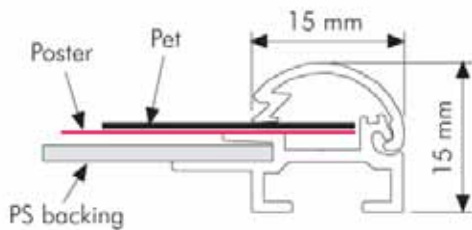

## PRODUCT INFORMATION 15 MM PROFILE/45° MITRED CORNERS

Articlenumber	<b>UCN155N0A4</b>
Din size	<b>A4</b>
External dimension	<b>220 x 307 mm</b>
Poster size	<b>210 x 297 mm</b>
Visible part size	<b>190 x 277 mm</b>
Structure	<b>Aluminium, silver anodised</b>

Snap frames for the display of posters and full colour prints. To fit the poster simply open the snap frame, remove the PVC sheet, place the poster in the frame, cover it with the transparent PVC sheet and close the snap frame. The snap frame comes standard with four mounting holes and screws. The aluminium snap frames are silver anodised and have mitred corners. The profile width is 15 mm.