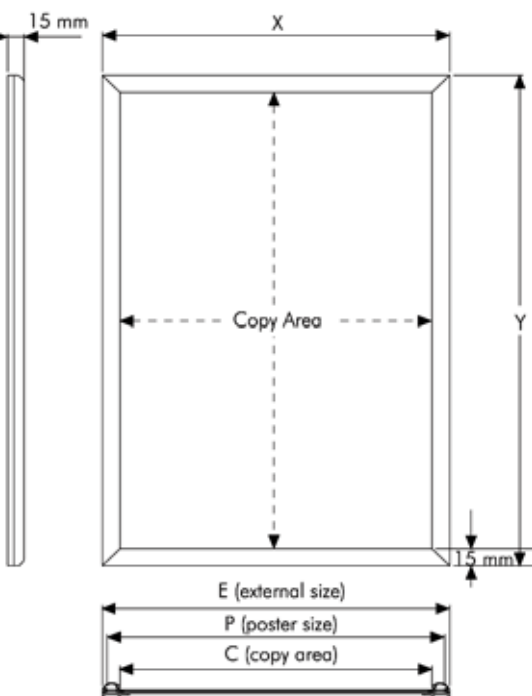

## PRODUCT INFORMATION 15 MM PROFILE/45° MITRED CORNERS

Articlenumber	<b>UCN155N0A4</b>
Din size	<b>A4</b>
External dimension	<b>220 x 307 mm</b>
Poster size	<b>210 x 297 mm</b>
Visible part size	<b>190 x 277 mm</b>
Structure	<b>Aluminium, silver anodised</b>

Snap frames for the display of posters and full colour prints. To fit the poster simply open the snap frame, remove the PVC sheet, place the poster in the frame, cover it with the transparent PVC sheet and close the snap frame. The snap frame comes standard with four mounting holes and screws. The aluminium snap frames are silver anodised and have mitred corners. The profile width is 15 mm.