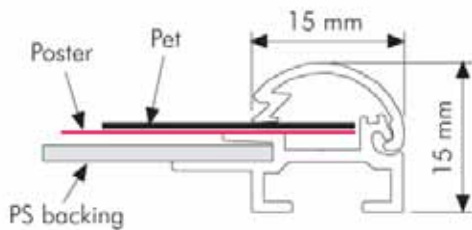

PRODUCT INFORMATION 15 MM PROFILE/45° MITRED CORNERS

Articlenumber	UCN155N0A3
Din size	A3
External dimension	307 x 430 mm
Poster size	297 x 420 mm
Visible part size	277 x 400 mm
Structure	Aluminium, silver anodised

Snap frames for the display of posters and full colour prints. To fit the poster simply open the snap frame, remove the PVC sheet, place the poster in the frame, cover it with the transparent PVC sheet and close the snap frame. The snap frame comes standard with four mounting holes and screws. The aluminium snap frames are silver anodised and have mitred corners. The profile width is 15 mm.