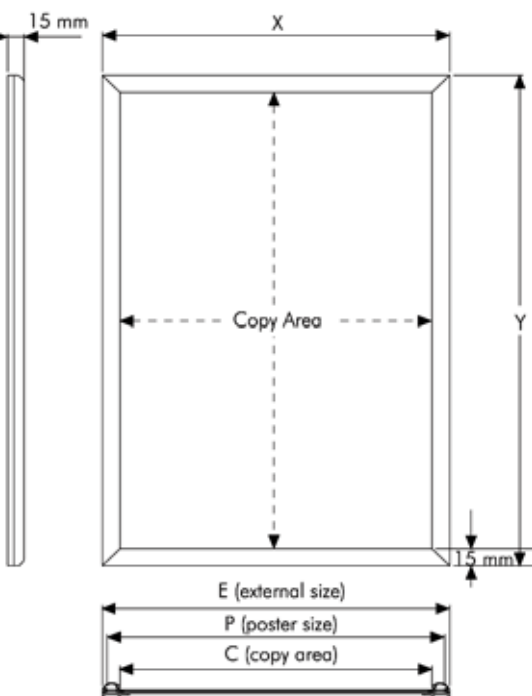

PRODUCT INFORMATION 15 MM PROFILE/45° MITRED CORNERS

Articlenumber	UCN155N0A3
Din size	A3
External dimension	307 x 430 mm
Poster size	297 x 420 mm
Visible part size	277 x 400 mm
Structure	Aluminium, silver anodised

Snap frames for the display of posters and full colour prints. To fit the poster simply open the snap frame, remove the PVC sheet, place the poster in the frame, cover it with the transparent PVC sheet and close the snap frame. The snap frame comes standard with four mounting holes and screws. The aluminium snap frames are silver anodised and have mitred corners. The profile width is 15 mm.