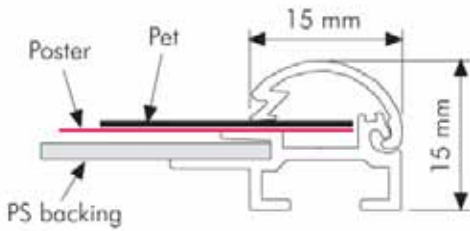

PRODUCT INFORMATION 15 MM PROFILE/45° MITRED CORNERS

Articlenumber	UCN155N023
Din size	
External dimension	518 x 772 mm
Poster size	508 x 762 mm
Visible part size	488 x 742 mm
Structure	Aluminium, silver anodised

Snap frames for the display of posters and full colour prints. To fit the poster simply open the snap frame, remove the PVC sheet, place the poster in the frame, cover it with the transparent PVC sheet and close the snap frame. The snap frame comes standard with four mounting holes and screws. The aluminium snap frames are silver anodised and have mitred corners. The profile width is 15 mm.