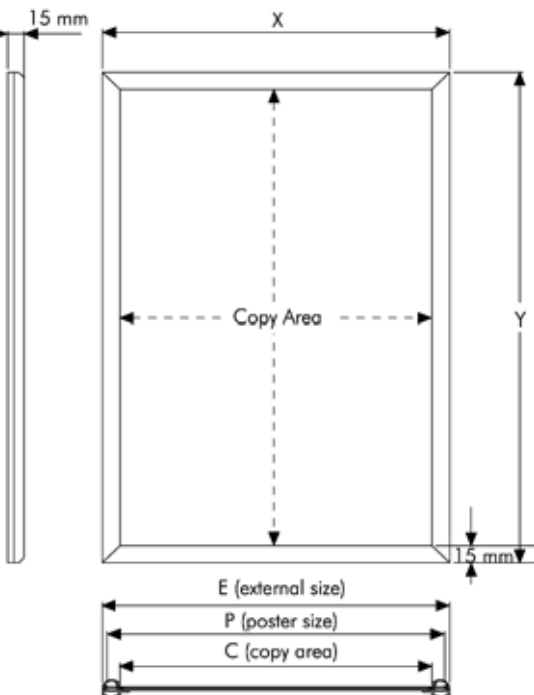

PRODUCT INFORMATION 15 MM PROFILE/45° MITRED CORNERS

Articlenumber	UCN155N023
Din size	
External dimension	518 x 772 mm
Poster size	508 x 762 mm
Visible part size	488 x 742 mm
Structure	Aluminium, silver anodised

Snap frames for the display of posters and full colour prints. To fit the poster simply open the snap frame, remove the PVC sheet, place the poster in the frame, cover it with the transparent PVC sheet and close the snap frame. The snap frame comes standard with four mounting holes and screws. The aluminium snap frames are silver anodised and have mitred corners. The profile width is 15 mm.