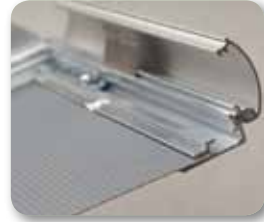

PRODUCT INFORMATION 15 MM PROFILE/45° MITRED CORNERS

Articlenumber	UCN155N023
Din size	
External dimension	518 x 772 mm
Poster size	508 x 762 mm
Visible part size	488 x 742 mm
Structure	Aluminium, silver anodised

Snap frames for the display of posters and full colour prints. To fit the poster simply open the snap frame, remove the PVC sheet, place the poster in the frame, cover it with the transparent PVC sheet and close the snap frame. The snap frame comes standard with four mounting holes and screws. The aluminium snap frames are silver anodised and have mitred corners. The profile width is 15 mm.