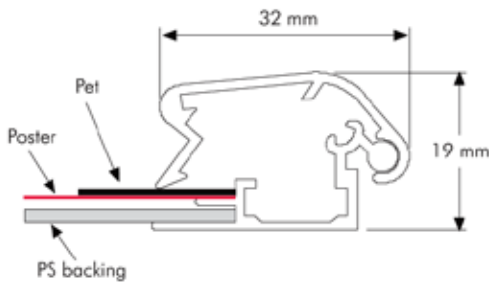

PRODUCT INFORMATION 32 MM PROFILE/45° LOCKABLE MITRED

Articlenumber	UCL325N0A3
Din size	A3
External dimension	340 x 463 mm
Poster size	297 x 420 mm
Visible part size	277 x 400 mm
Structure	Aluminium, silver anodised

Lockable snap frames using an allen key for the display of posters and full colour prints. Three of the sides are interlocked in such a way that they cannot be opened until the allen key side has been opened. To fit the poster simply open the snap frame, remove the PVC sheet, place the poster in the frame, cover it with the transparent PVC sheet and close the snap frame. The snap frames come standard with four mounting holes, screws and an allen key. The aluminium snap frames are silver anodised and have mitred corners. The profile width is 32 mm.