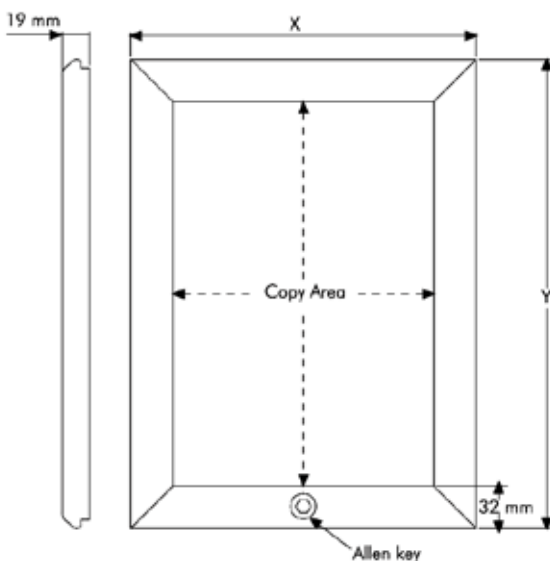

PRODUCT INFORMATION 32 MM PROFILE/45° LOCKABLE MITRED

Articlenumber	UCL325N0A3
Din size	A3
External dimension	340 x 463 mm
Poster size	297 x 420 mm
Visible part size	277 x 400 mm
Structure	Aluminium, silver anodised

Lockable snap frames using an allen key for the display of posters and full colour prints. Three of the sides are interlocked in such a way that they cannot be opened until the allen key side has been opened. To fit the poster simply open the snap frame, remove the PVC sheet, place the poster in the frame, cover it with the transparent PVC sheet and close the snap frame. The snap frames come standard with four mounting holes, screws and an allen key. The aluminium snap frames are silver anodised and have mitred corners. The profile width is 32 mm.