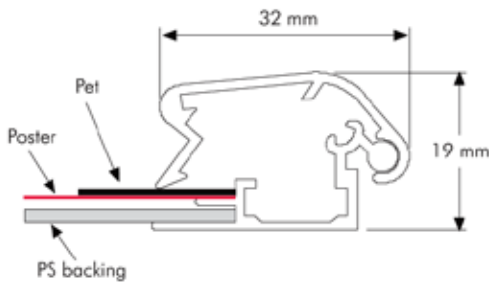

## PRODUCT INFORMATION 32 MM PROFILE/45° LOCKABLE MITRED

Articlenumber	<b>UCL325N046</b>
Din size	
External dimension	<b>1059 x 1567 mm</b>
Poster size	<b>1016 x 1524 mm</b>
Visible part size	<b>996 x 1504 mm</b>
Structure	<b>Aluminium, silver anodised</b>

Lockable snap frames using an allen key for the display of posters and full colour prints. Three of the sides are interlocked in such a way that they cannot be opened until the allen key side has been opened. To fit the poster simply open the snap frame, remove the PVC sheet, place the poster in the frame, cover it with the transparent PVC sheet and close the snap frame. The snap frames come standard with four mounting holes, screws and an allen key. The aluminium snap frames are silver anodised and have mitred corners. The profile width is 32 mm.