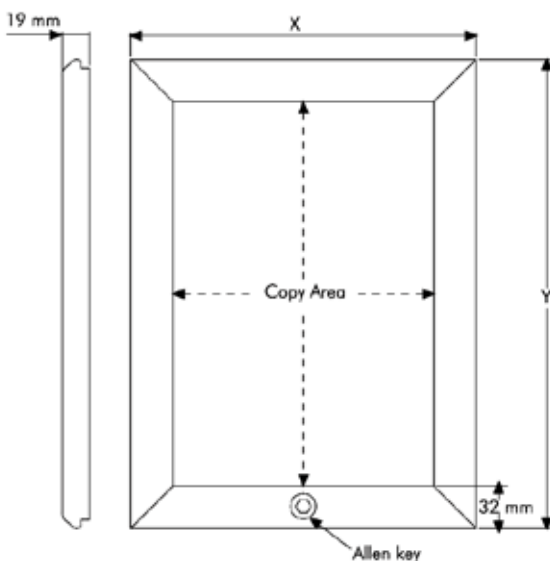

## PRODUCT INFORMATION 32 MM PROFILE/45° LOCKABLE MITRED

Articlenumber	<b>UCL325N046</b>
Din size	
External dimension	<b>1059 x 1567 mm</b>
Poster size	<b>1016 x 1524 mm</b>
Visible part size	<b>996 x 1504 mm</b>
Structure	<b>Aluminium, silver anodised</b>

Lockable snap frames using an allen key for the display of posters and full colour prints. Three of the sides are interlocked in such a way that they cannot be opened until the allen key side has been opened. To fit the poster simply open the snap frame, remove the PVC sheet, place the poster in the frame, cover it with the transparent PVC sheet and close the snap frame. The snap frames come standard with four mounting holes, screws and an allen key. The aluminium snap frames are silver anodised and have mitred corners. The profile width is 32 mm.