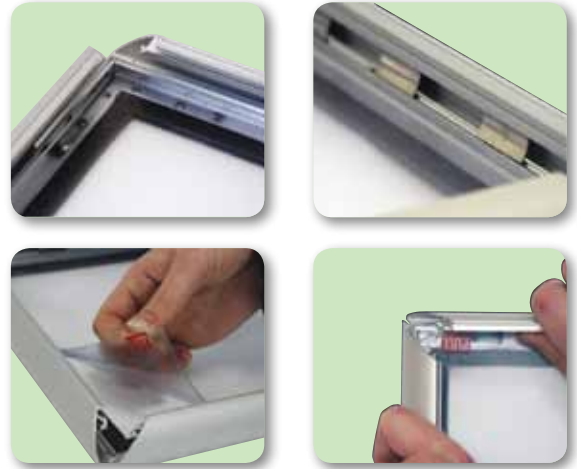

## PRODUCT INFORMATION 35 MM PROFILE/45° WATERPROOF MITRED

Articlenumber	<b>UCH355N0A1</b>
Din size	<b>A1</b>
External dimension	<b>656 x 903 mm</b>
Poster size	<b>594 x 841 mm</b>
Visible part size	<b>586 x 833 mm</b>
Structure	<b>Aluminium, silver anodised</b>

Waterproof snap frames for the display of posters and full colour prints. To fit the poster simply open the snap frame, remove the PVC sheet, place the poster in the frame, cover it with the transparent PVC sheet and close the snap frame. The snap frames come standard with four mounting holes and screws. The aluminium snap frames are silver anodised and have mitred corners. The profile width is 25 mm.