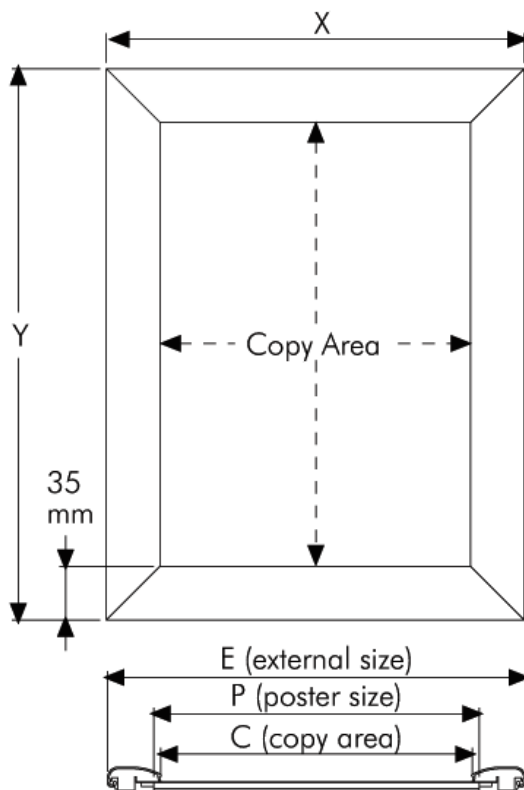

## PRODUCT INFORMATION 35 MM PROFILE/45° WATERPROOF MITRED

Articlenumber	<b>UCH355N0A1</b>
Din size	<b>A1</b>
External dimension	<b>656 x 903 mm</b>
Poster size	<b>594 x 841 mm</b>
Visible part size	<b>586 x 833 mm</b>
Structure	<b>Aluminium, silver anodised</b>

Waterproof snap frames for the display of posters and full colour prints. To fit the poster simply open the snap frame, remove the PVC sheet, place the poster in the frame, cover it with the transparent PVC sheet and close the snap frame. The snap frames come standard with four mounting holes and screws. The aluminium snap frames are silver anodised and have mitred corners. The profile width is 25 mm.