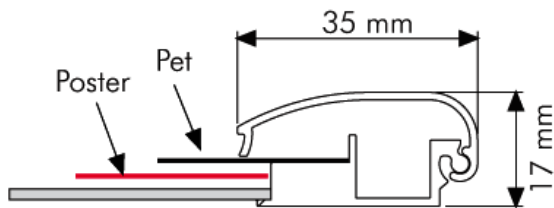

## PRODUCT INFORMATION 35 MM PROFILE/45° WATERPROOF MITRED

Articlenumber	<b>UCH355N0A1</b>
Din size	<b>A1</b>
External dimension	<b>656 x 903 mm</b>
Poster size	<b>594 x 841 mm</b>
Visible part size	<b>586 x 833 mm</b>
Structure	<b>Aluminium, silver anodised</b>

Waterproof snap frames for the display of posters and full colour prints. To fit the poster simply open the snap frame, remove the PVC sheet, place the poster in the frame, cover it with the transparent PVC sheet and close the snap frame. The snap frames come standard with four mounting holes and screws. The aluminium snap frames are silver anodised and have mitred corners. The profile width is 25 mm.