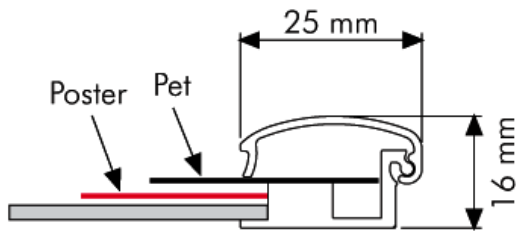

PRODUCT INFORMATION 25 MM PROFILE/45° WATERPROOF MITRED

Articlenumber	UCH255N0B2
Din size	B2
External dimension	545 x 745 mm
Poster size	500 x 700 mm
Visible part size	494 x 694 mm
Structure	Aluminium, silver anodised

Waterproof snap frames for the display of posters and full colour prints. To fit the poster simply open the snap frame, remove the PVC sheet, place the poster in the frame, cover it with the transparent PVC sheet and close the snap frame. The snap frames come standard with four mounting holes and screws. The aluminium snap frames are silver anodised and have mitred corners. The profile width is 25 mm.