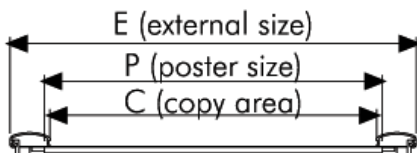

PRODUCT INFORMATION 25 MM PROFILE/45° WATERPROOF MITRED

Articlenumber	UCH255N0B2
Din size	B2
External dimension	545 x 745 mm
Poster size	500 x 700 mm
Visible part size	494 x 694 mm
Structure	Aluminium, silver anodised

Waterproof snap frames for the display of posters and full colour prints. To fit the poster simply open the snap frame, remove the PVC sheet, place the poster in the frame, cover it with the transparent PVC sheet and close the snap frame. The snap frames come standard with four mounting holes and screws. The aluminium snap frames are silver anodised and have mitred corners. The profile width is 25 mm.