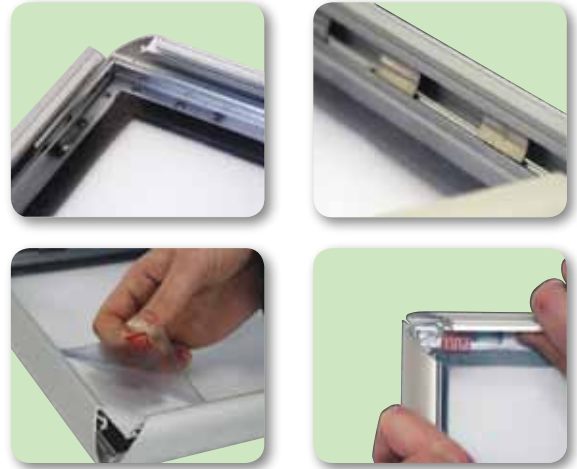

PRODUCT INFORMATION 25 MM PROFILE/45° WATERPROOF MITRED

Articlenumber	UCH255N0B2
Din size	B2
External dimension	545 x 745 mm
Poster size	500 x 700 mm
Visible part size	494 x 694 mm
Structure	Aluminium, silver anodised

Waterproof snap frames for the display of posters and full colour prints. To fit the poster simply open the snap frame, remove the PVC sheet, place the poster in the frame, cover it with the transparent PVC sheet and close the snap frame. The snap frames come standard with four mounting holes and screws. The aluminium snap frames are silver anodised and have mitred corners. The profile width is 25 mm.