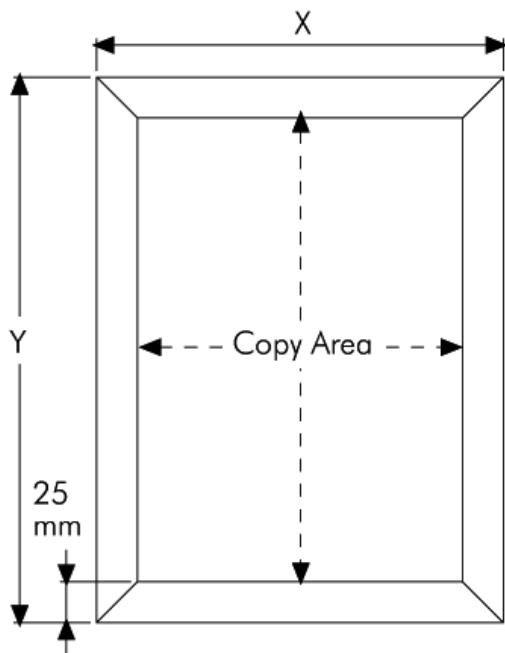

PRODUCT INFORMATION 25 MM PROFILE/45° WATERPROOF MITRED

Articlenumber	UCH255N0B2
Din size	B2
External dimension	545 x 745 mm
Poster size	500 x 700 mm
Visible part size	494 x 694 mm
Structure	Aluminium, silver anodised

Waterproof snap frames for the display of posters and full colour prints. To fit the poster simply open the snap frame, remove the PVC sheet, place the poster in the frame, cover it with the transparent PVC sheet and close the snap frame. The snap frames come standard with four mounting holes and screws. The aluminium snap frames are silver anodised and have mitred corners. The profile width is 25 mm.