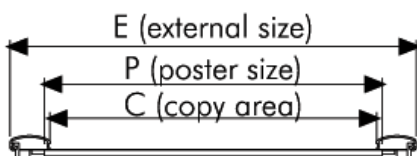

PRODUCT INFORMATION 25 MM PROFILE/45° WATERPROOF MITRED

Articlenumber	UCH255N0B1
Din size	B1
External dimension	745 x 1045 mm
Poster size	700 x 1000 mm
Visible part size	694 x 994 mm
Structure	Aluminium, silver anodised

Waterproof snap frames for the display of posters and full colour prints. To fit the poster simply open the snap frame, remove the PVC sheet, place the poster in the frame, cover it with the transparent PVC sheet and close the snap frame. The snap frames come standard with four mounting holes and screws. The aluminium snap frames are silver anodised and have mitred corners. The profile width is 25 mm.