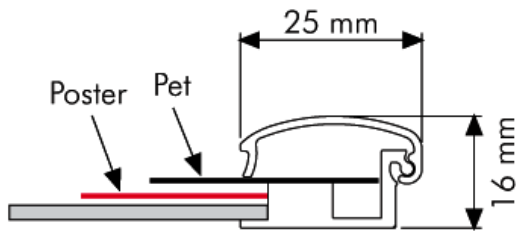

PRODUCT INFORMATION 25 MM PROFILE/45° WATERPROOF MITRED

Articlenumber	UCH255N0B1
Din size	B1
External dimension	745 x 1045 mm
Poster size	700 x 1000 mm
Visible part size	694 x 994 mm
Structure	Aluminium, silver anodised

Waterproof snap frames for the display of posters and full colour prints. To fit the poster simply open the snap frame, remove the PVC sheet, place the poster in the frame, cover it with the transparent PVC sheet and close the snap frame. The snap frames come standard with four mounting holes and screws. The aluminium snap frames are silver anodised and have mitred corners. The profile width is 25 mm.