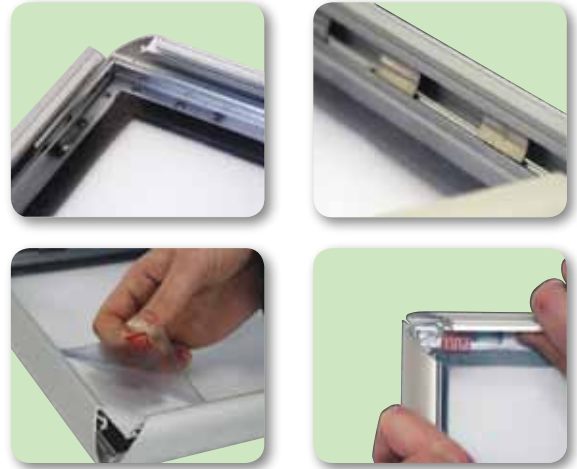

PRODUCT INFORMATION 25 MM PROFILE/45° WATERPROOF MITRED

Articlenumber	UCH255N0B1
Din size	B1
External dimension	745 x 1045 mm
Poster size	700 x 1000 mm
Visible part size	694 x 994 mm
Structure	Aluminium, silver anodised

Waterproof snap frames for the display of posters and full colour prints. To fit the poster simply open the snap frame, remove the PVC sheet, place the poster in the frame, cover it with the transparent PVC sheet and close the snap frame. The snap frames come standard with four mounting holes and screws. The aluminium snap frames are silver anodised and have mitred corners. The profile width is 25 mm.