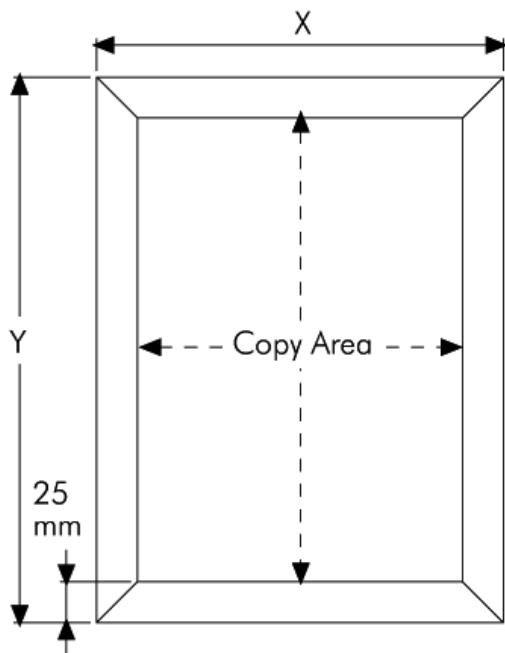

PRODUCT INFORMATION 25 MM PROFILE/45° WATERPROOF MITRED

Articlenumber	UCH255N0B1
Din size	B1
External dimension	745 x 1045 mm
Poster size	700 x 1000 mm
Visible part size	694 x 994 mm
Structure	Aluminium, silver anodised

Waterproof snap frames for the display of posters and full colour prints. To fit the poster simply open the snap frame, remove the PVC sheet, place the poster in the frame, cover it with the transparent PVC sheet and close the snap frame. The snap frames come standard with four mounting holes and screws. The aluminium snap frames are silver anodised and have mitred corners. The profile width is 25 mm.