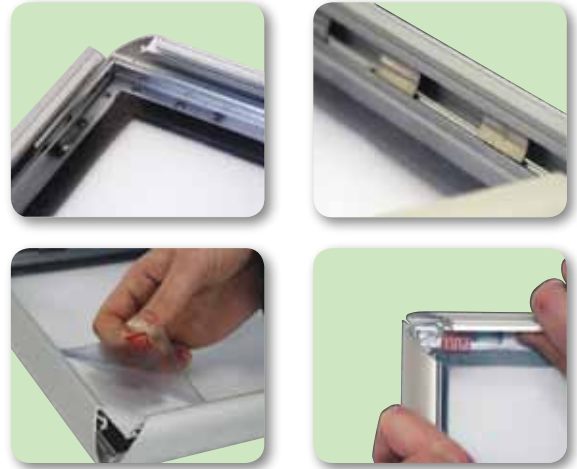

## PRODUCT INFORMATION 25 MM PROFILE/45° WATERPROOF MITRED

Articlenumber	<b>UCH255N0A1</b>
Din size	<b>A1</b>
External dimension	<b>639 x 886 mm</b>
Poster size	<b>594 x 841 mm</b>
Visible part size	<b>588 x 835 mm</b>
Structure	<b>Aluminium, silver anodised</b>

Waterproof snap frames for the display of posters and full colour prints. To fit the poster simply open the snap frame, remove the PVC sheet, place the poster in the frame, cover it with the transparent PVC sheet and close the snap frame. The snap frames come standard with four mounting holes and screws. The aluminium snap frames are silver anodised and have mitred corners. The profile width is 25 mm.