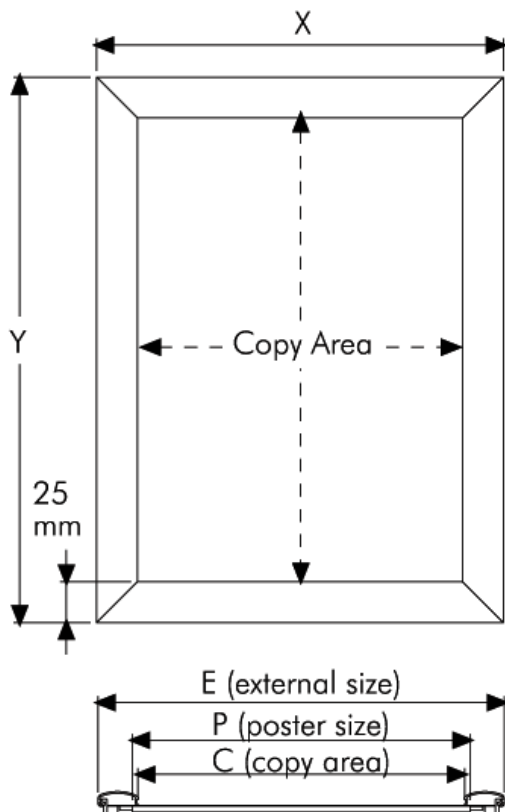

## PRODUCT INFORMATION 25 MM PROFILE/45° WATERPROOF MITRED

Articlenumber	<b>UCH255N0A1</b>
Din size	<b>A1</b>
External dimension	<b>639 x 886 mm</b>
Poster size	<b>594 x 841 mm</b>
Visible part size	<b>588 x 835 mm</b>
Structure	<b>Aluminium, silver anodised</b>

Waterproof snap frames for the display of posters and full colour prints. To fit the poster simply open the snap frame, remove the PVC sheet, place the poster in the frame, cover it with the transparent PVC sheet and close the snap frame. The snap frames come standard with four mounting holes and screws. The aluminium snap frames are silver anodised and have mitred corners. The profile width is 25 mm.