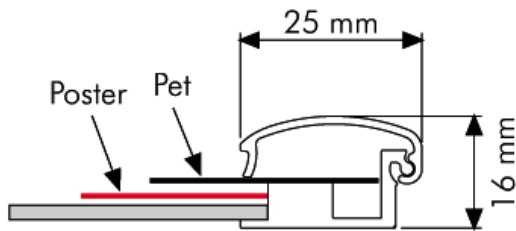

## PRODUCT INFORMATION 25 MM PROFILE/45° WATERPROOF MITRED

Articlenumber	<b>UCH255N0A1</b>
Din size	<b>A1</b>
External dimension	<b>639 x 886 mm</b>
Poster size	<b>594 x 841 mm</b>
Visible part size	<b>588 x 835 mm</b>
Structure	<b>Aluminium, silver anodised</b>

Waterproof snap frames for the display of posters and full colour prints. To fit the poster simply open the snap frame, remove the PVC sheet, place the poster in the frame, cover it with the transparent PVC sheet and close the snap frame. The snap frames come standard with four mounting holes and screws. The aluminium snap frames are silver anodised and have mitred corners. The profile width is 25 mm.