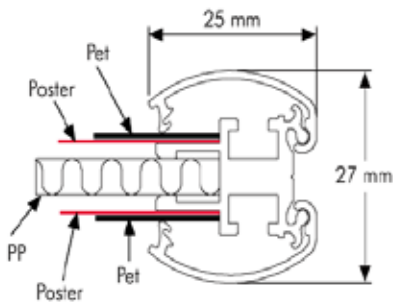

PRODUCT INFORMATION 25 MM PROFILE/45° DOUBLE SIDED

Articlenumber	UCD255N2A3
Din size	A3
External dimension	327 x 450 mm
Poster size	297 x 420 mm
Visible part size	279 x 402 mm
Structure	Aluminium, silver anodised

Double sided snap frames for the display of posters and full colour prints. To fit the poster simply open the snap frame, remove the PVC sheet, place the poster in the frame, cover it with the transparent PVC sheet and close the snap frame. Supplied as standard are two steel wires each of 3 meters allowing the snap frames to hang one above the other. The aluminium snap frames are silver anodised and have mitred corners. The profile width is 25 mm.