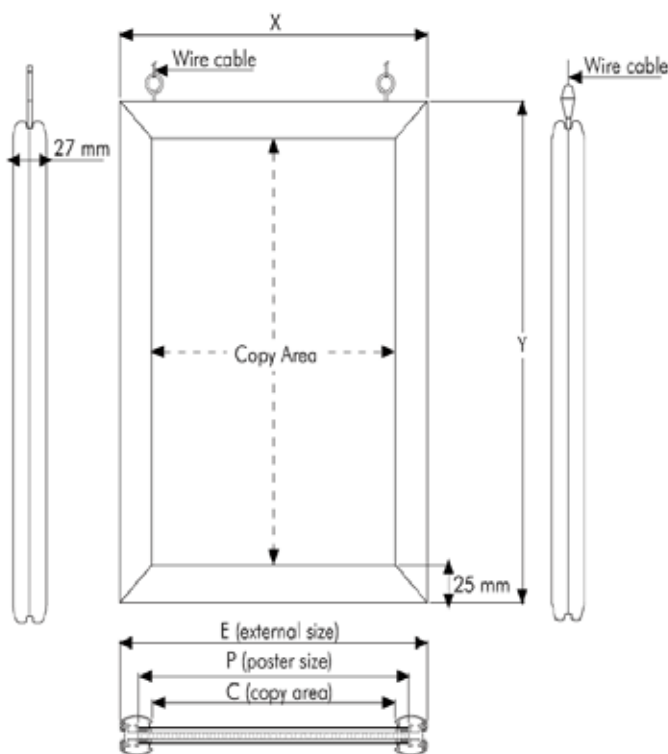

PRODUCT INFORMATION 25 MM PROFILE/45° DOUBLE SIDED

Articlenumber	UCD255N2A3
Din size	A3
External dimension	327 x 450 mm
Poster size	297 x 420 mm
Visible part size	279 x 402 mm
Structure	Aluminium, silver anodised

Double sided snap frames for the display of posters and full colour prints. To fit the poster simply open the snap frame, remove the PVC sheet, place the poster in the frame, cover it with the transparent PVC sheet and close the snap frame. Supplied as standard are two steel wires each of 3 meters allowing the snap frames to hang one above the other. The aluminium snap frames are silver anodised and have mitred corners. The profile width is 25 mm.