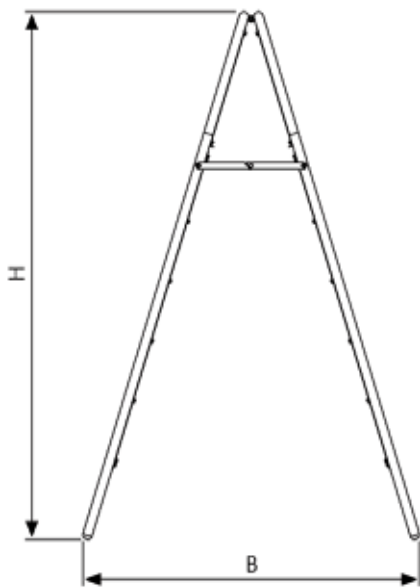

PRODUCT INFORMATION LONDON PAVEMENT SIGN

Articlenumber	UABD255NA1
Din	A1
Poster size	594 x 841 mm
A	674 mm
B	900 mm
H	1410 mm

London is a metal A-board for displaying your posters. It comes equipped with a 0.5 mm anti-reflex PVC sheet and a magnetic strip for protection against splashing water. It comes standard with a header board for displaying your business logo. Various sizes are available but only in white.