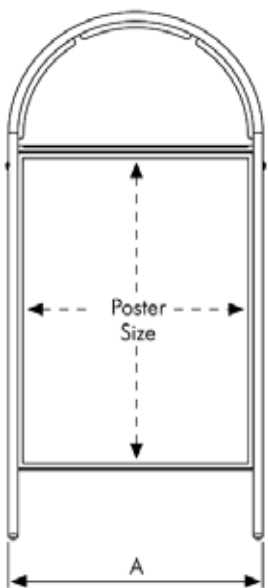

PRODUCT INFORMATION LONDON PAVEMENT SIGN

Articlenumber	UABD255NA1
Din	A1
Poster size	594 x 841 mm
A	674 mm
B	900 mm
H	1410 mm

London is a metal A-board for displaying your posters. It comes equipped with a 0.5 mm anti-reflex PVC sheet and a magnetic strip for protection against splashing water. It comes standard with a header board for displaying your business logo. Various sizes are available but only in white.